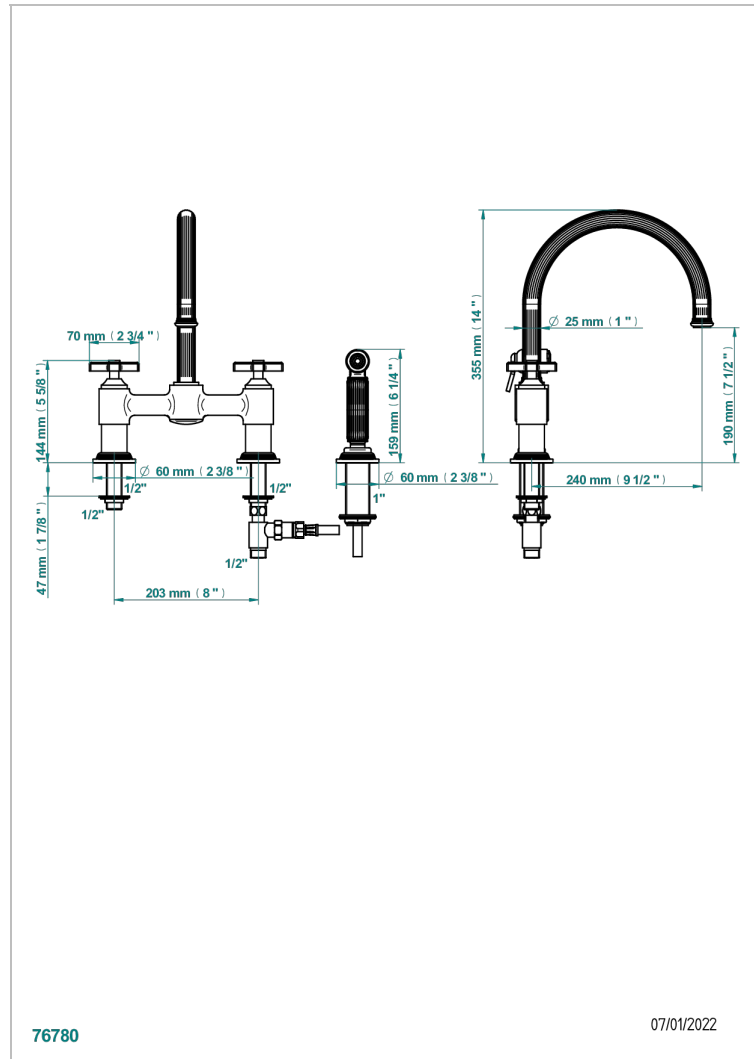

GRAND CENTRAL BLACK ONYX

U9M-159DM

3-hole sink mixer with swivel spout and side spray

CHARACTERISTIC

- ACS : 22ACCLY430

STANDARDS

AVAILABLE FINITIONS

Antique nickel - H28
Black ceram - D30
Blush PVD - H62
Brass color PVD - H49
Brown bronze color PVD - F33
Gold color PVD - H52