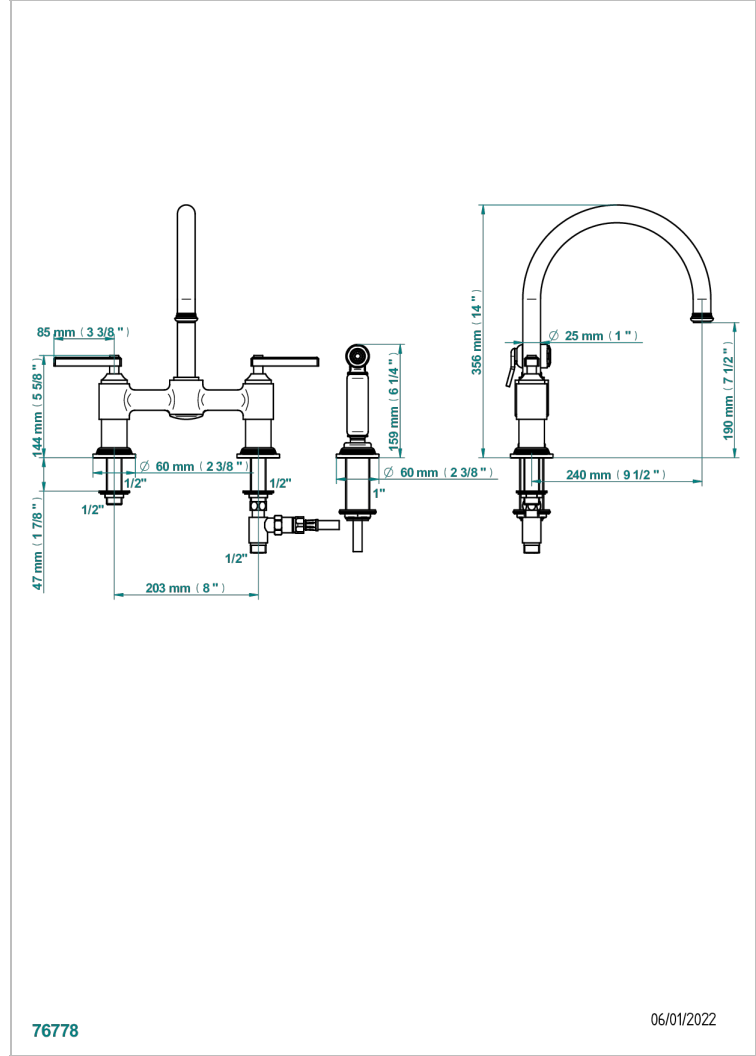

WEST COAST BLACK ONYX WITH LEVER

U9F-159DM

3-hole sink mixer with swivel spout and side spray

CHARACTERISTIC

- ACS : 22ACCLY430

STANDARDS

AVAILABLE FINITIONS

Antique nickel - H28
Black ceram - D30
Blush PVD - H62
Brass color PVD - H49
Brown bronze color PVD - F33
Gold color PVD - H52