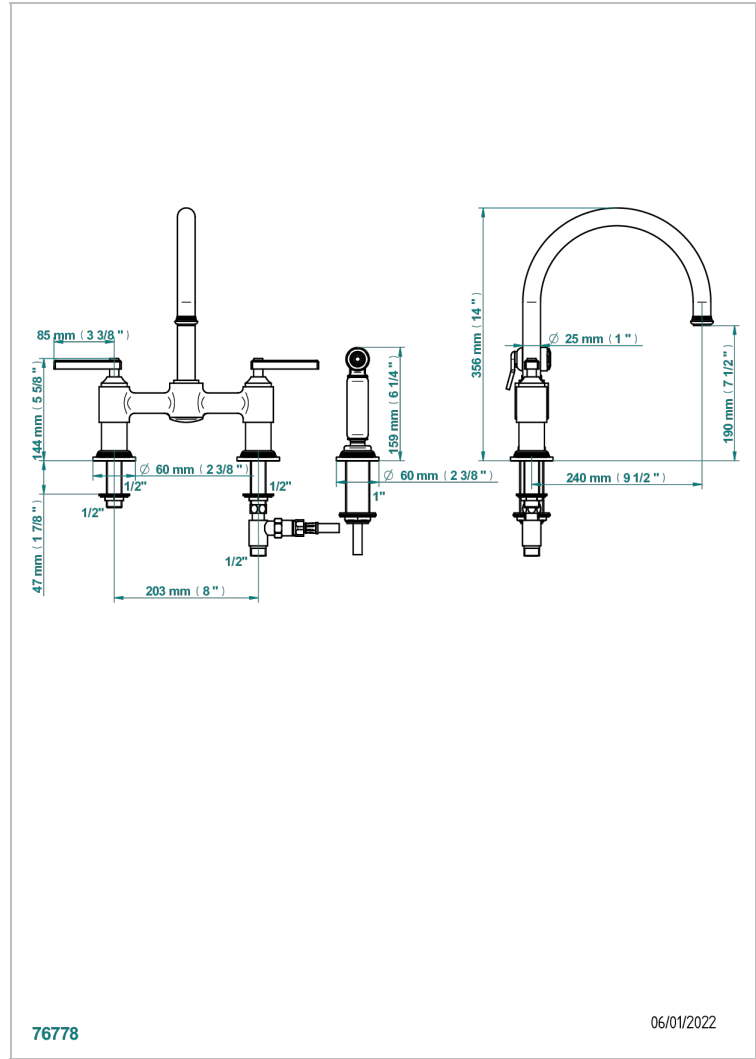

WEST COAST BLACK ONYX WITH LEVER

U9F-159DM

3-hole sink mixer with swivel spout and side spray

CHARACTERISTIC

- ACS : 22ACCLY430

STANDARDS

AVAILABLE FINITIONS

- Antique nickel - H28
- Black ceram - D30
- Blush PVD - H62
- Brass color PVD - H49
- Brown bronze color PVD - F33
- Gold color PVD - H52

- Graphite PVD - H64
- Lacquered light bronze - D01
- Matt Umber PVD - H67
- Matt blush PVD - H60
- Matt brass color PVD - H50
- Matt brown bronze color PVD - F34

- Matt chrome - C02
- Matt gold - F07
- Matt gold color PVD - H53
- Matt graphite PVD - H65
- Matt nickel (color finish) - C01
- Matt nickel color PVD - H56

- Natural smoked Brass - A13
- Nickel color PVD - H55
- Polished chrome (color finish) - A02
- Polished gold (color finish) - F01
- Polished nickel - B01
- Soft gold - F30

- Soft matt gold - F31
- Umber PVD - H66
- Varnished matt antique red copper (color finish) - H07