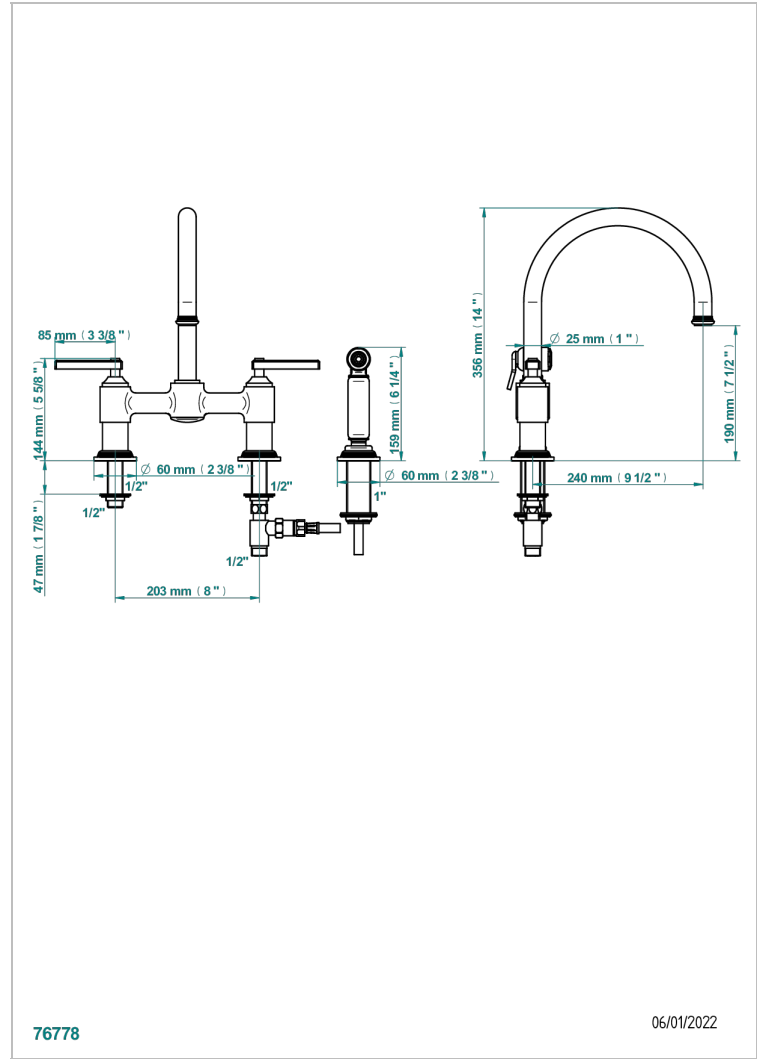

WEST COAST BLACK ONYX WITH LEVER

U9F-159DM

3-hole sink mixer with swivel spout and side spray

特色

- ACS : 22ACCLY430

标准

可选饰面

Black ceram - D30
Blush PVD - H62
Graphite PVD - H64
Matt Umber PVD - H67
Matt blush PVD - H60
Matt graphite PVD - H65