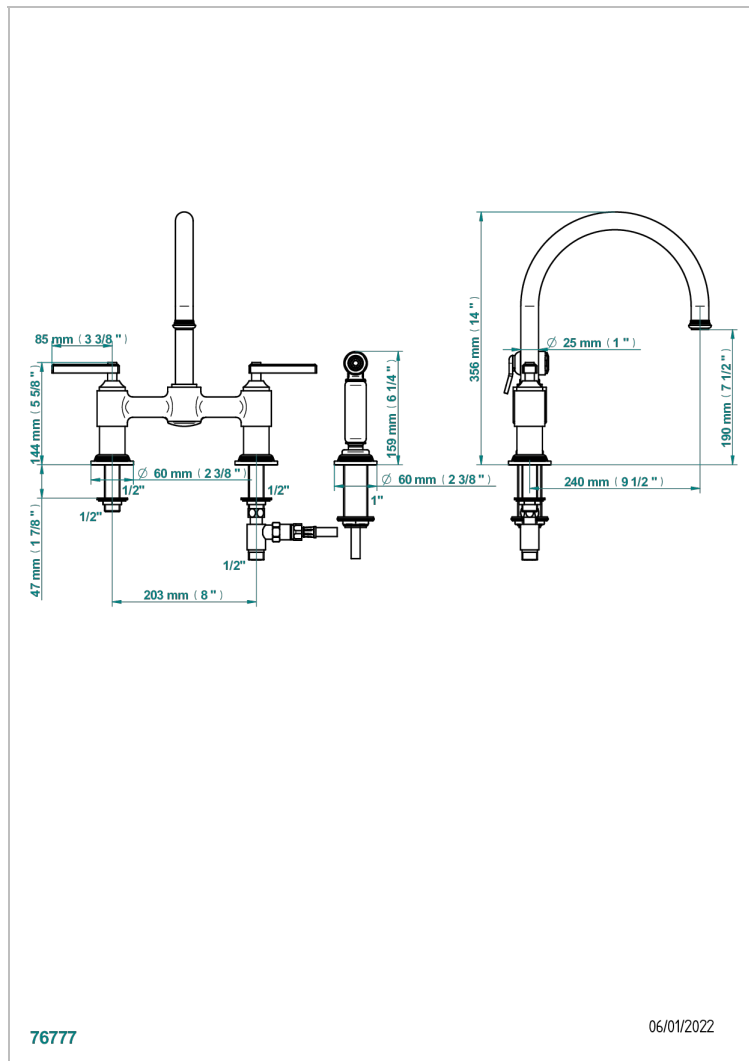

WEST COAST WITH GUILLOCHE DECOR WITH LEVER

U9D-159DM

3-hole sink mixer with swivel spout and side spray

CHARACTERISTIC

- ACS : 22ACCLY430

STANDARDS

AVAILABLE FINITIONS

Antique nickel - H28
Black ceram - D30
Blush PVD - H62
Brass color PVD - H49
Brown bronze color PVD - F33
Gold color PVD - H52