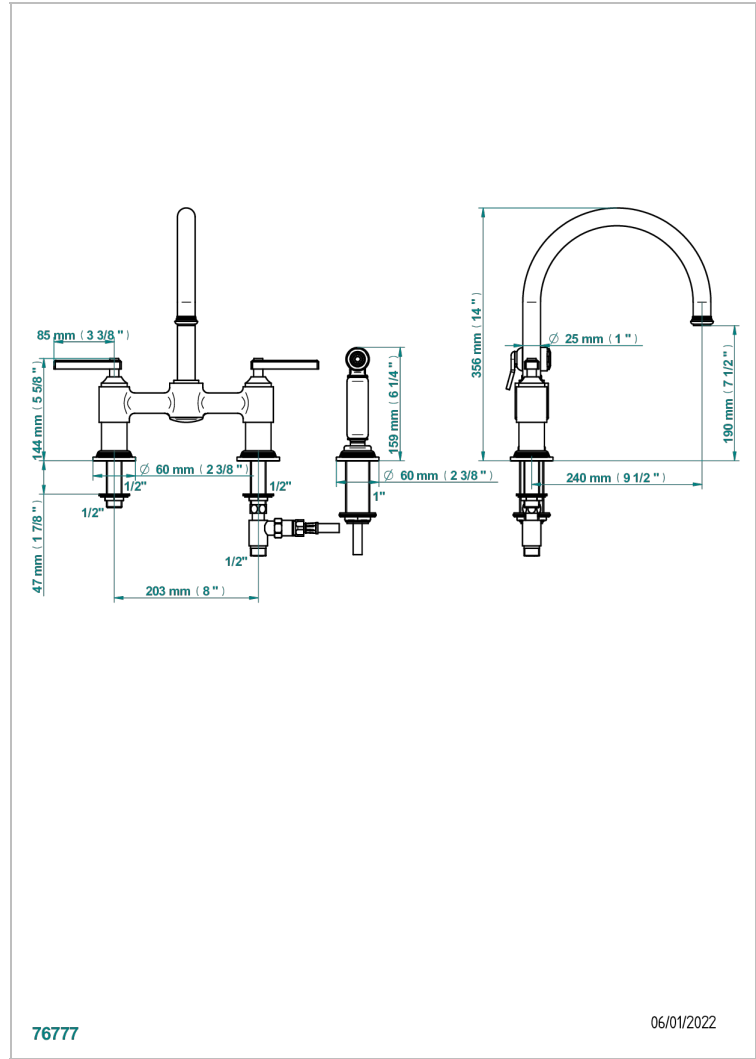

# WEST COAST WITH GUILLOCHE DECOR WITH LEVER

U9D-159DM

3-hole sink mixer with swivel spout and side spray

76777

06/01/2022

## CHARACTERISTIC

- ACS : 22ACCLY430