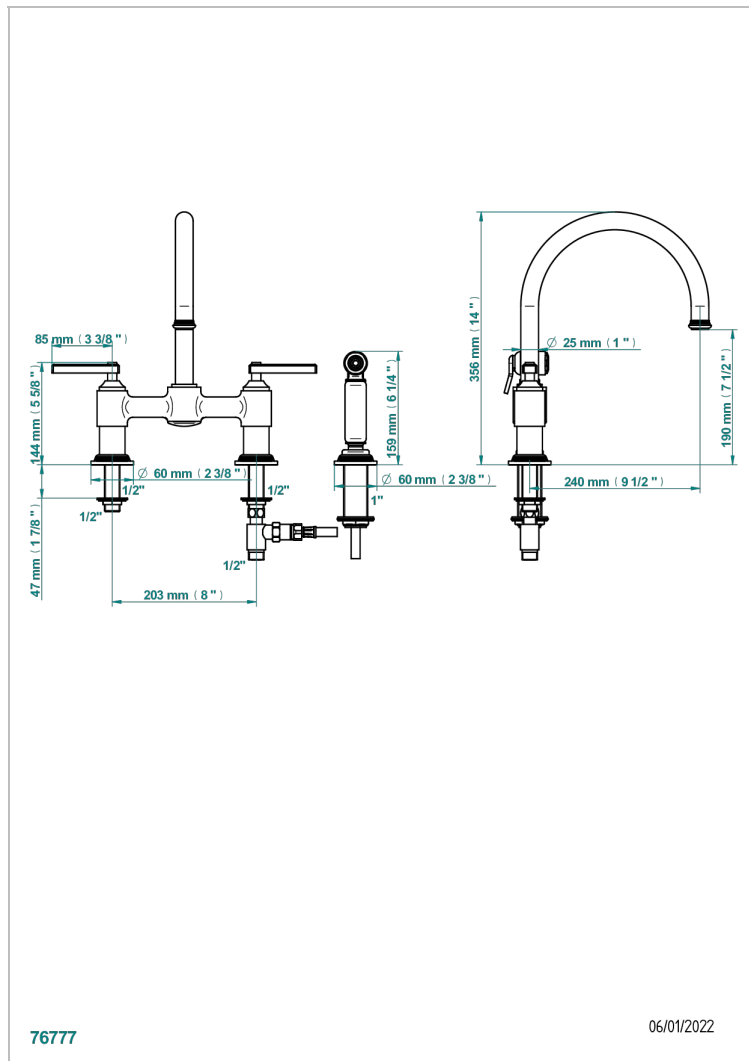

# WEST COAST WITH GUILLOCHE DECOR WITH LEVER

U9D-159DM

3-hole sink mixer with swivel spout and side spray

76777

06/01/2022

## CHARACTERISTIC

- ACS : 22ACCLY430