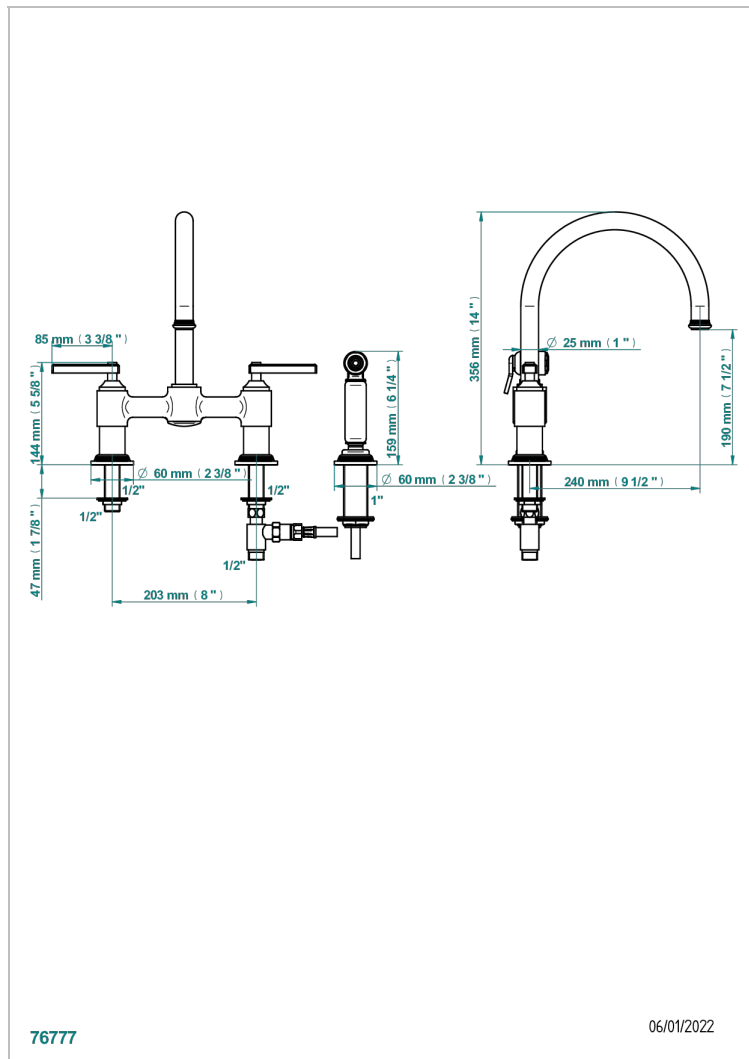

# WEST COAST WITH GUILLOCHE DECOR WITH LEVER

U9D-159DM

3-hole sink mixer with swivel spout and side spray

76777

06/01/2022

## 特色

- ACS : 22ACCLY430