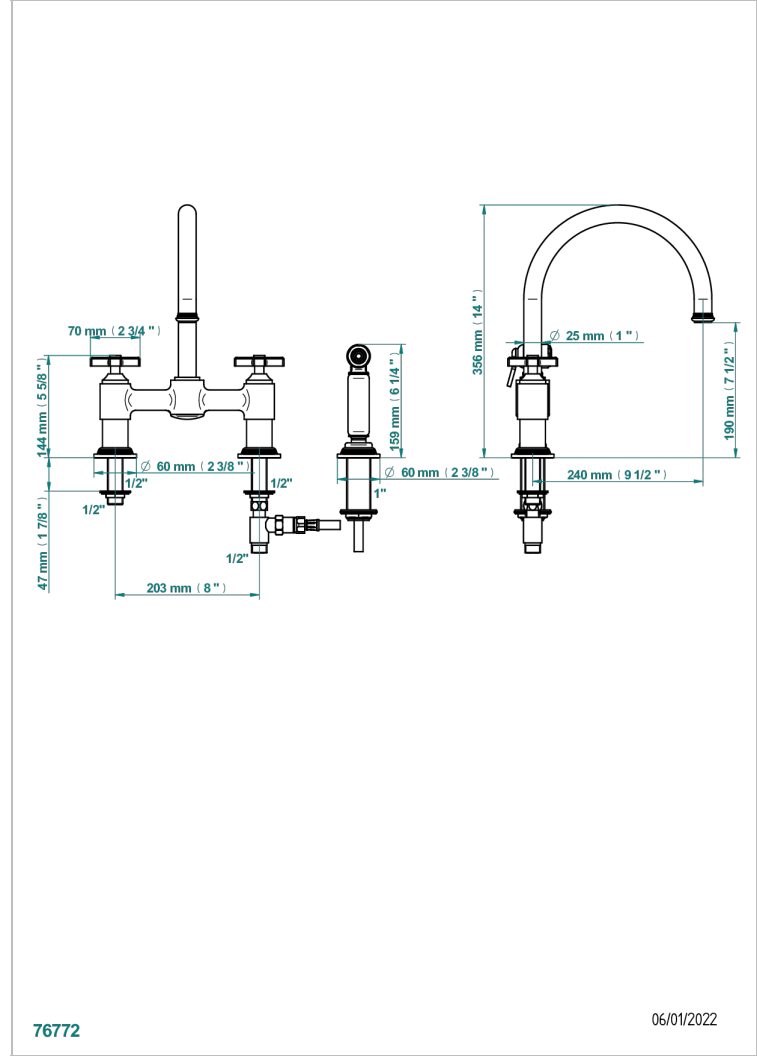

WEST COAST BLACK ONYX

U9E-159DM

3-hole sink mixer with swivel spout and side spray

THG[®]
PARIS

CHARACTERISTIC

- ACS : 22ACCLY430

STANDARDS

AVAILABLE FINITIONS