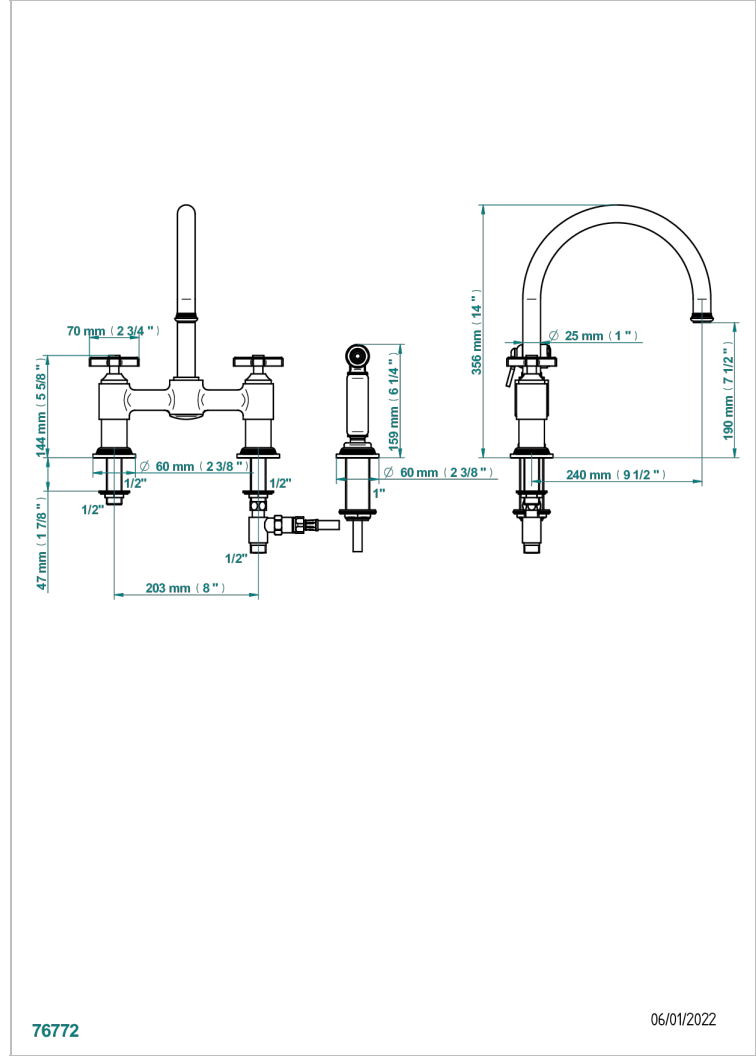

WEST COAST BLACK ONYX

U9E-159DM

3-hole sink mixer with swivel spout and side spray

THG[®]
PARIS

76772

06/01/2022

CHARACTERISTIC

- ACS : 22ACCLY430

STANDARDS

AVAILABLE FINITIONS

- Antique nickel - H28
- Black ceram - D30
- Blush PVD - H62
- Brass color PVD - H49
- Brown bronze color PVD - F33
- Gold color PVD - H52

- Graphite PVD - H64
- Lacquered light bronze - D01
- Matt Umber PVD - H67
- Matt blush PVD - H60
- Matt brass color PVD - H50
- Matt brown bronze color PVD - F34