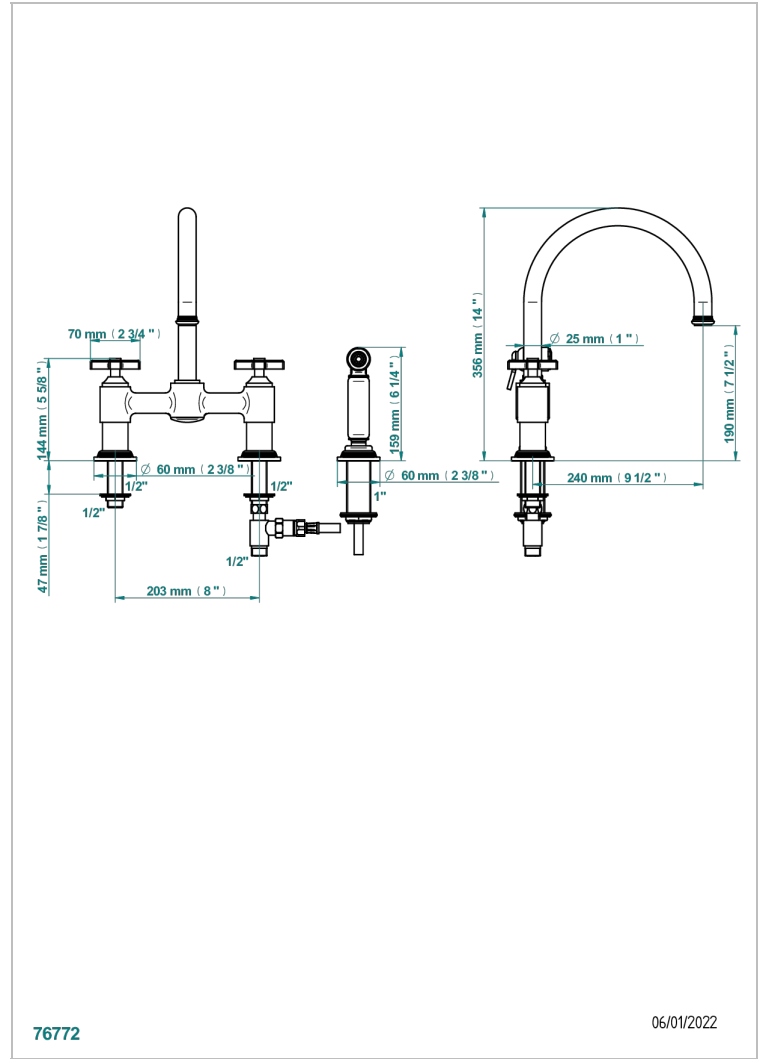

WEST COAST BLACK ONYX

U9E-159DM

3-hole sink mixer with swivel spout and side spray

THG[®]
PARIS

特色

- ACS : 22ACCLY430

标准

可选饰面