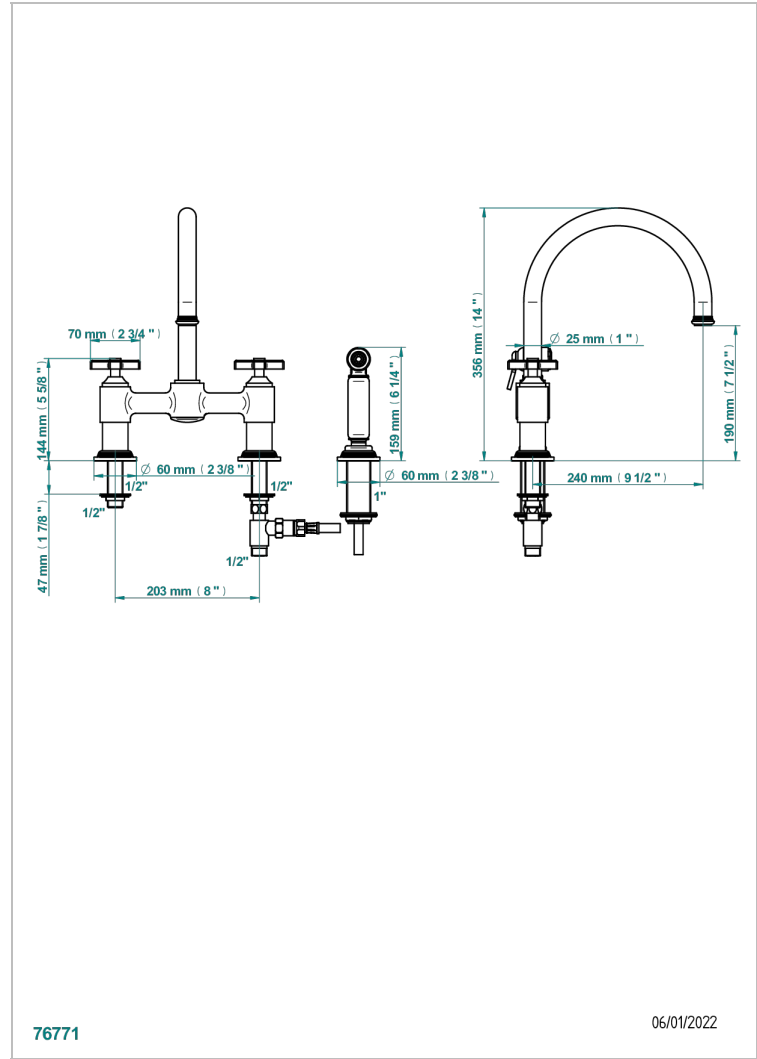

WEST COAST WITH GUILLOCHE DECOR

U9C-159DM

3-hole sink mixer with swivel spout and side spray

76771

06/01/2022

CHARACTERISTIC

- ACS : 22ACCLY430

STANDARDS