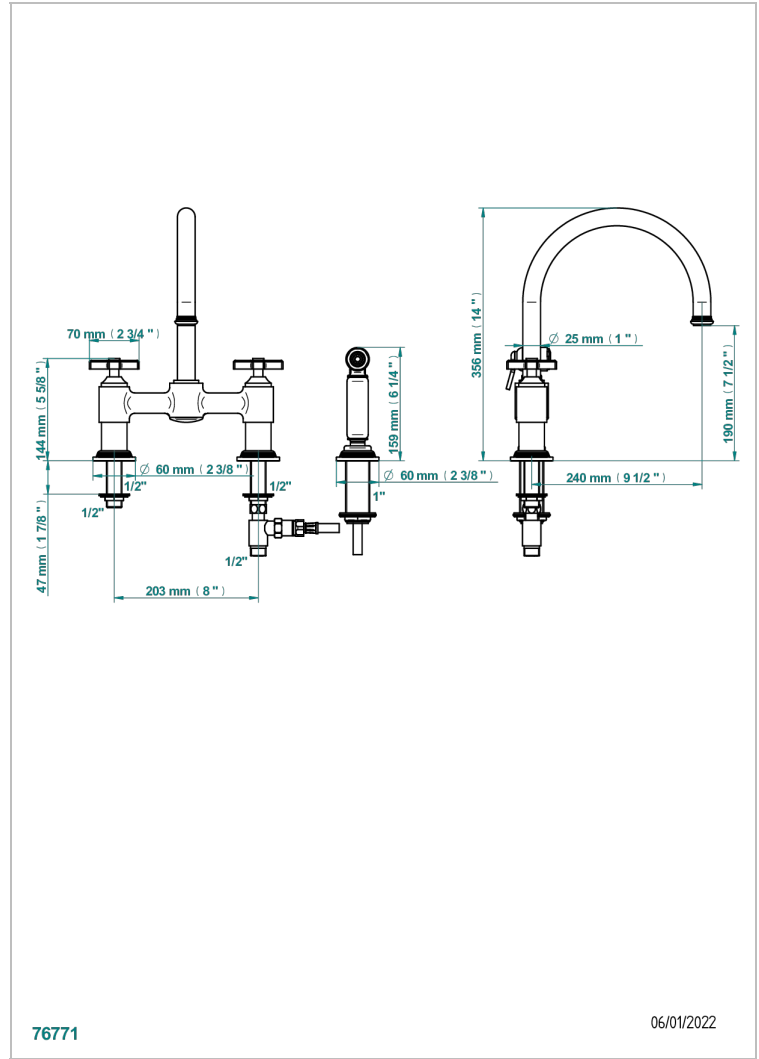

# WEST COAST WITH GUILLOCHE DECOR

U9C-159DM

3-hole sink mixer with swivel spout and side spray

THG<sup>®</sup>  
PARIS

76771

06/01/2022

## CHARACTERISTIC

- ACS : 22ACCLY430