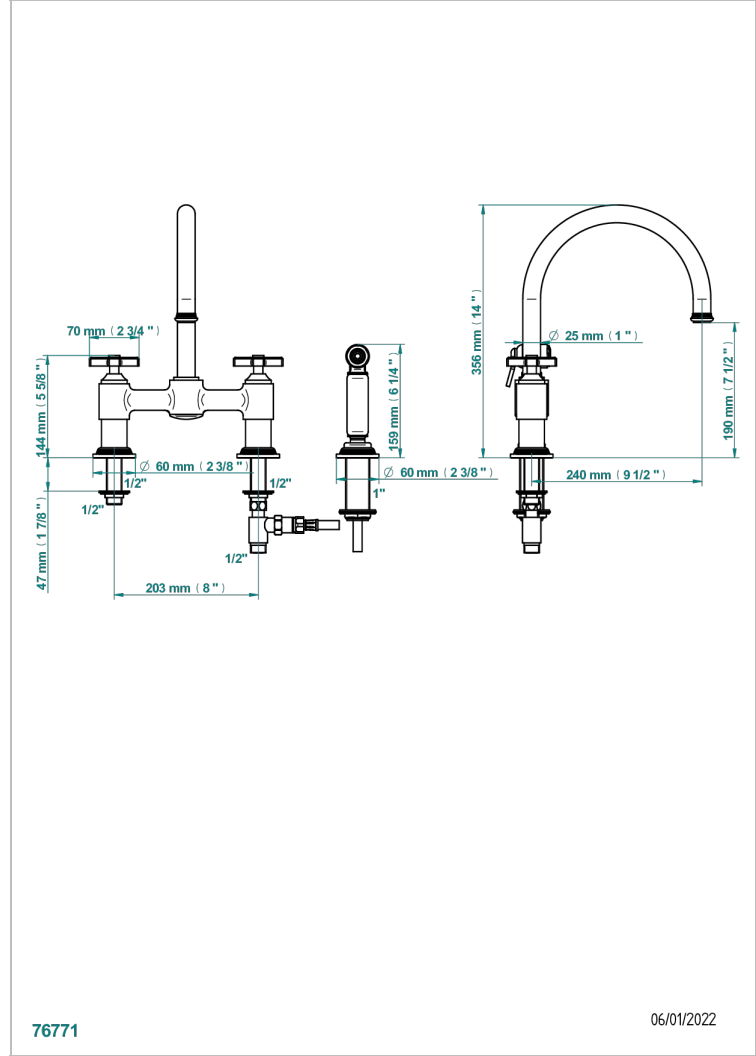

WEST COAST WITH GUILLOCHE DECOR

U9C-159DM

3-hole sink mixer with swivel spout and side spray

THG[®]
PARIS

76771

06/01/2022

CHARACTERISTIC

- ACS : 22ACCLY430

STANDARDS

AVAILABLE FINITIONS

Antique nickel - H28
Black ceram - D30
Blush PVD - H62
Brass color PVD - H49
Brown bronze color PVD - F33
Gold color PVD - H52

Graphite PVD - H64
Lacquered light bronze - D01
Matt Umber PVD - H67
Matt blush PVD - H60
Matt brass color PVD - H50
Matt brown bronze color PVD - F34