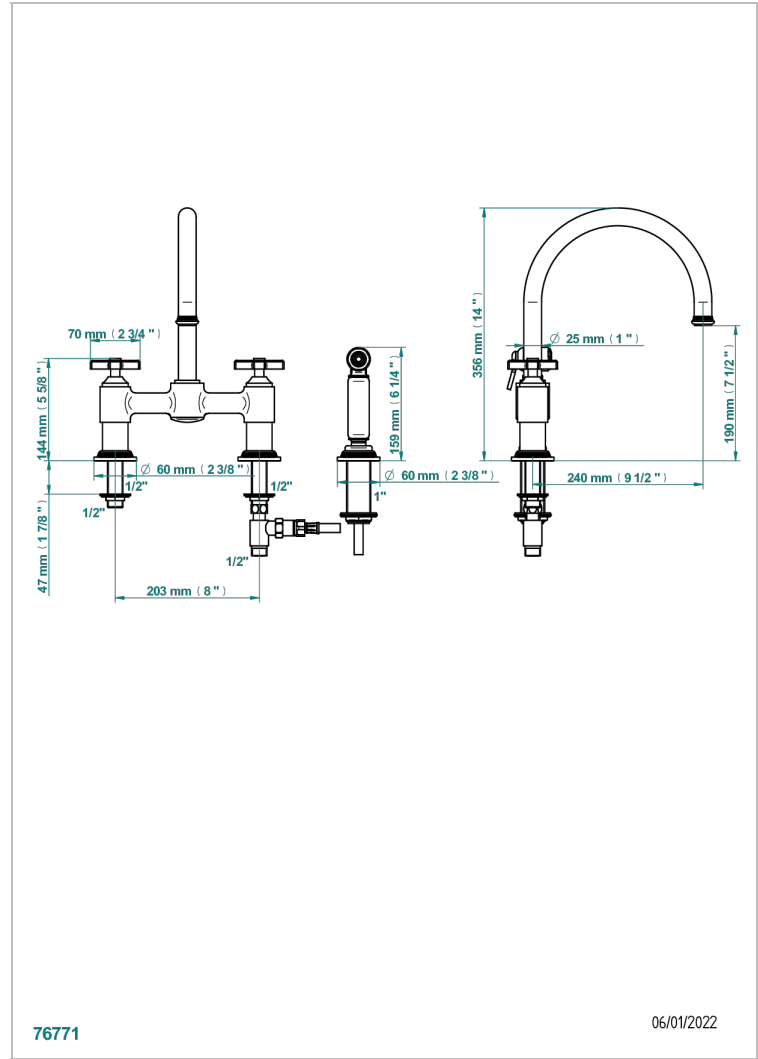

WEST COAST WITH GUILLOCHE DECOR

U9C-159DM

3-hole sink mixer with swivel spout and side spray

THG[®]
PARIS

76771

06/01/2022

特色

- ACS : 22ACCLY430