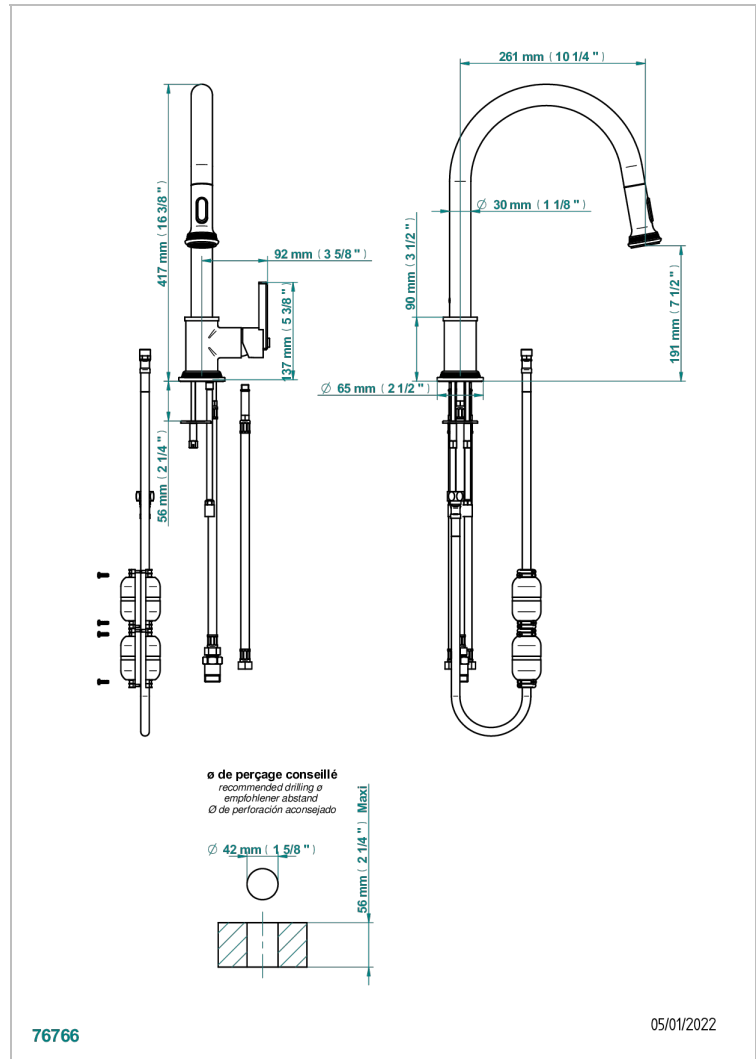

# WEST COAST BLACK ONYX WITH LEVER

U9F-6181D

THG  
PARIS

Single lever sink mixer with swivel spout and pull-out spray

## CHARACTERISTIC

- West Coast Black Onyx with lever
- Single lever sink mixer with swivel spout and pull-out spray