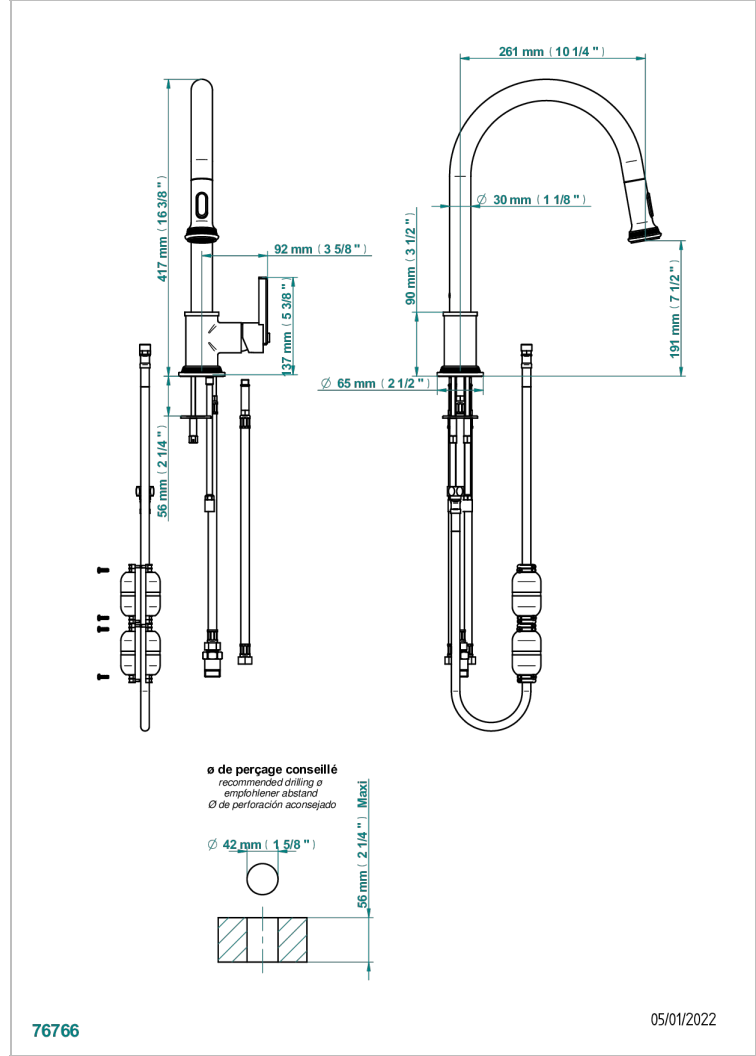

WEST COAST BLACK ONYX WITH LEVER

U9F-6181D

THG
PARIS

Single lever sink mixer with swivel spout and pull-out spray

CHARACTERISTIC

- West Coast Black Onyx with lever
- Single lever sink mixer with swivel spout and pull-out spray

AVAILABLE FINITIONS

Antique nickel - H28
 Black ceram - D30
 Blush PVD - H62
 Brass color PVD - H49
 Brown bronze color PVD - F33
 Gold color PVD - H52

Graphite PVD - H64
 Lacquered light bronze - D01
 Matt Umber PVD - H67
 Matt blush PVD - H60
 Matt brass color PVD - H50
 Matt brown bronze color PVD - F34