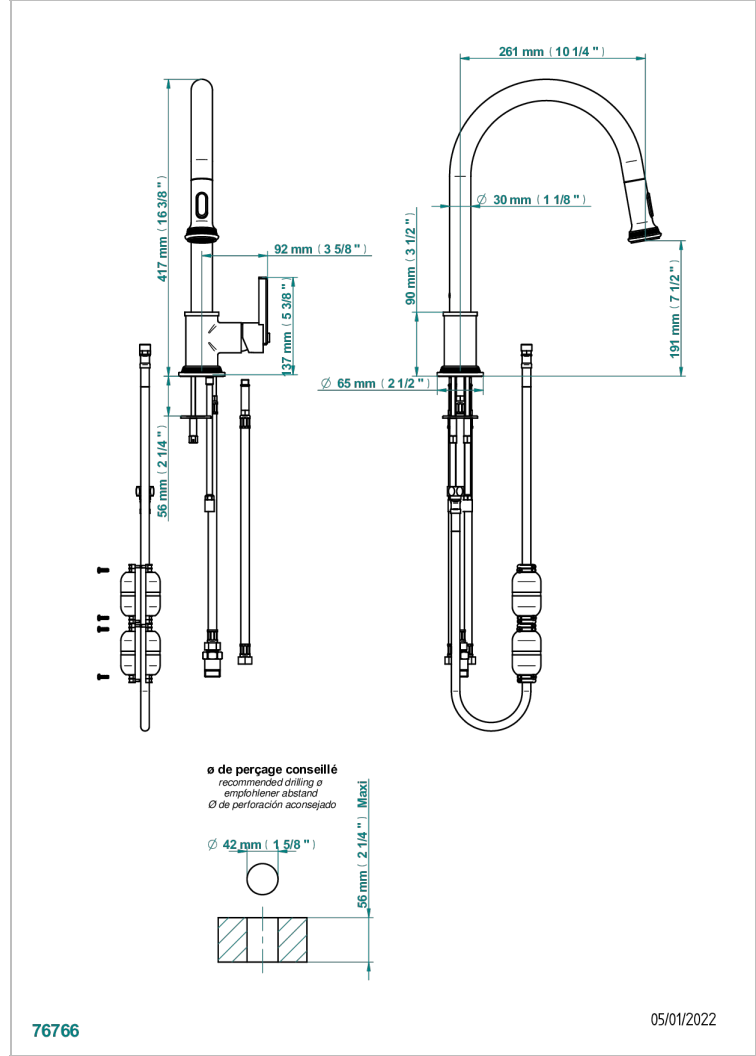

WEST COAST BLACK ONYX WITH LEVER

U9F-6181D

THG
PARIS

Single lever sink mixer with swivel spout and pull-out spray

特色

- West Coast Black Onyx with lever
- Single lever sink mixer with swivel spout and pull-out spray

可选饰面

Black ceram - D30
Blush PVD - H62
Graphite PVD - H64
Matt Umber PVD - H67
Matt blush PVD - H60
Matt graphite PVD - H65

Natural smoked Brass - A13
PVD哑光棕铜 - F34
PVD哑光金 - H53
PVD哑光铜 - H50
PVD哑光镍 - H56
PVD抛光铜 - H49

PVD棕铜 - F33
PVD金色 - H52
PVD镍 - H55
Umber PVD - H66
哑光复古铜 - H07
哑光浅金 - F31

哑光金 - F07
哑光铬 - C02
哑光镍 - C01
复古镍 - H28
抛光金 (24K金) - F01
抛光铬 - A02

抛光镍 - B01
浅金 - F30
漆面铜 - D01