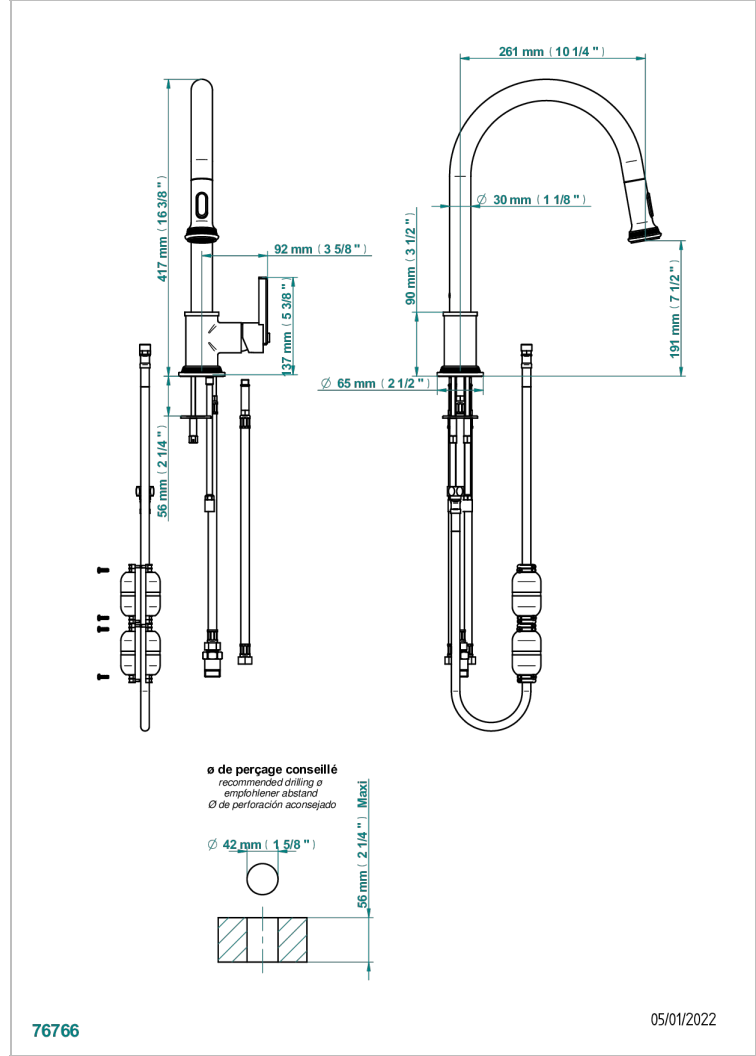

WEST COAST BLACK ONYX

U9E-6181D

Single lever sink mixer with swivel spout and pull-out spray

76766

05/01/2022

CHARACTERISTIC

- West Coast Black Onyx
- Single lever sink mixer with swivel spout and pull-out spray

AVAILABLE FINITIONS

Antique nickel - H28
 Black ceram - D30
 Blush PVD - H62
 Brass color PVD - H49
 Brown bronze color PVD - F33
 Gold color PVD - H52

Graphite PVD - H64
 Lacquered light bronze - D01
 Matt Umber PVD - H67
 Matt blush PVD - H60
 Matt brass color PVD - H50
 Matt brown bronze color PVD - F34