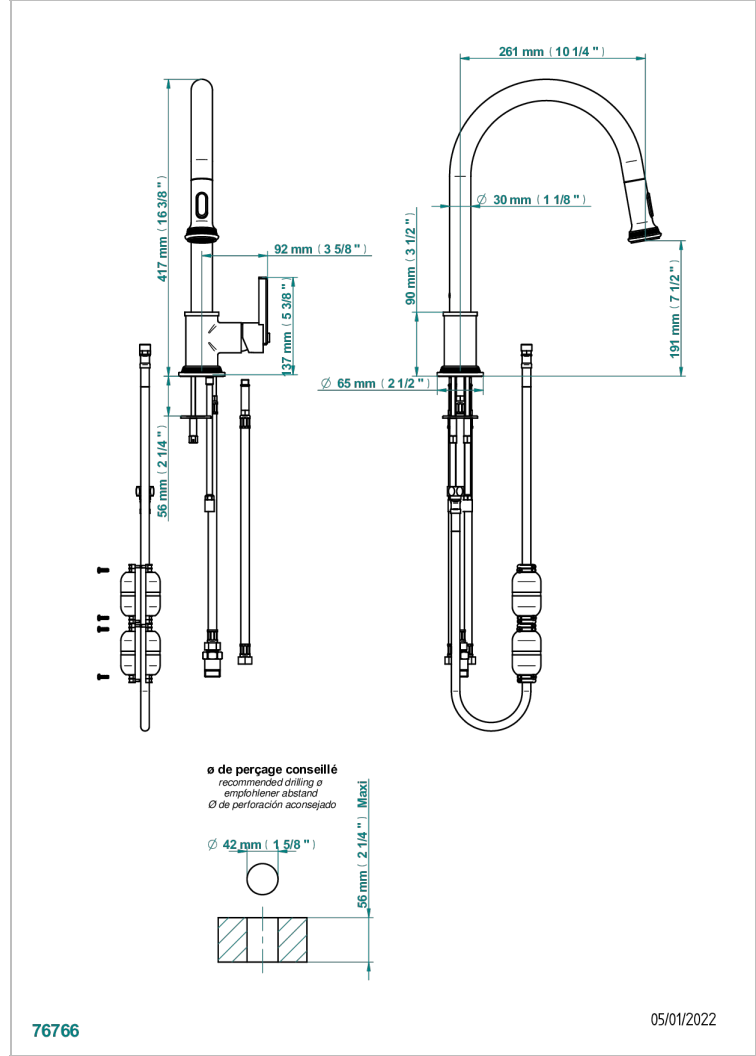

WEST COAST BLACK ONYX

U9E-6181D

Single lever sink mixer with swivel spout and pull-out spray

THG[®]
PARIS

CHARACTERISTIC

- West Coast Black Onyx
- Single lever sink mixer with swivel spout and pull-out spray

AVAILABLE FINITIONS

Antique nickel - H28
Black ceram - D30
Blush PVD - H62
Brass color PVD - H49
Brown bronze color PVD - F33
Gold color PVD - H52

Graphite PVD - H64
Lacquered light bronze - D01
Matt Umber PVD - H67
Matt blush PVD - H60
Matt brass color PVD - H50
Matt brown bronze color PVD - F34