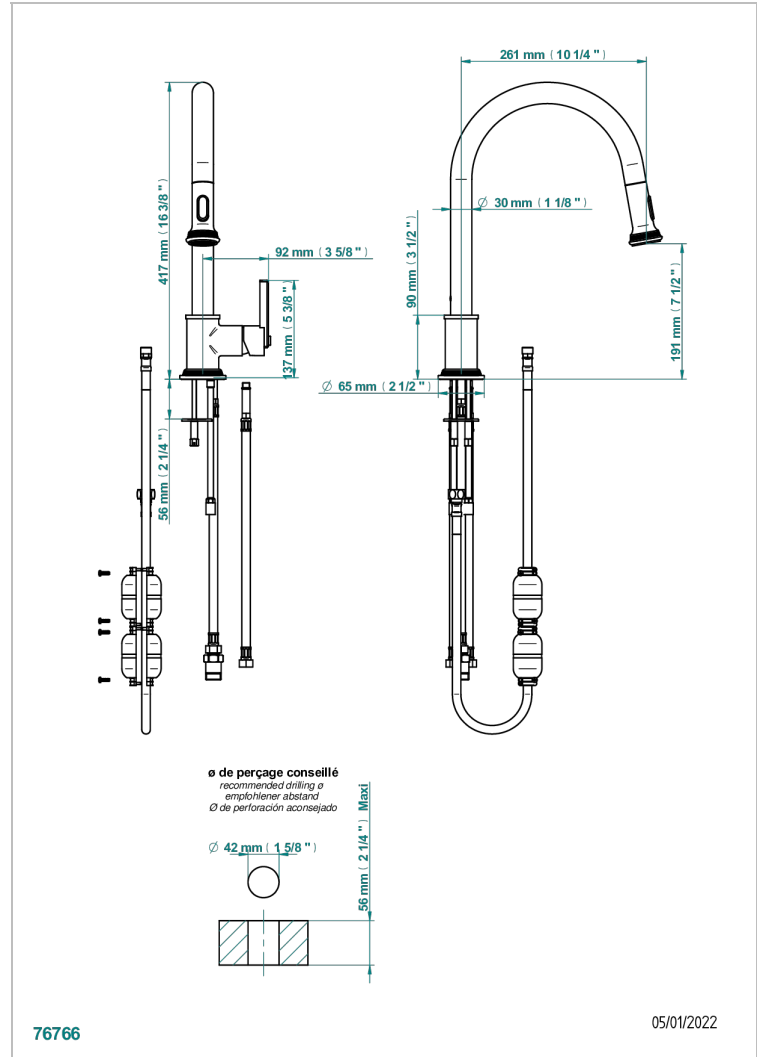

WEST COAST BLACK ONYX

U9E-6181D

Single lever sink mixer with swivel spout and pull-out spray

THG[®]
PARIS

CHARACTERISTIC

- West Coast Black Onyx
- Single lever sink mixer with swivel spout and pull-out spray

AVAILABLE FINITIONS

Antique nickel - H28
Black ceram - D30
Blush PVD - H62
Brass color PVD - H49
Brown bronze color PVD - F33
Gold color PVD - H52

Graphite PVD - H64
Lacquered light bronze - D01
Matt Umber PVD - H67
Matt blush PVD - H60
Matt brass color PVD - H50
Matt brown bronze color PVD - F34