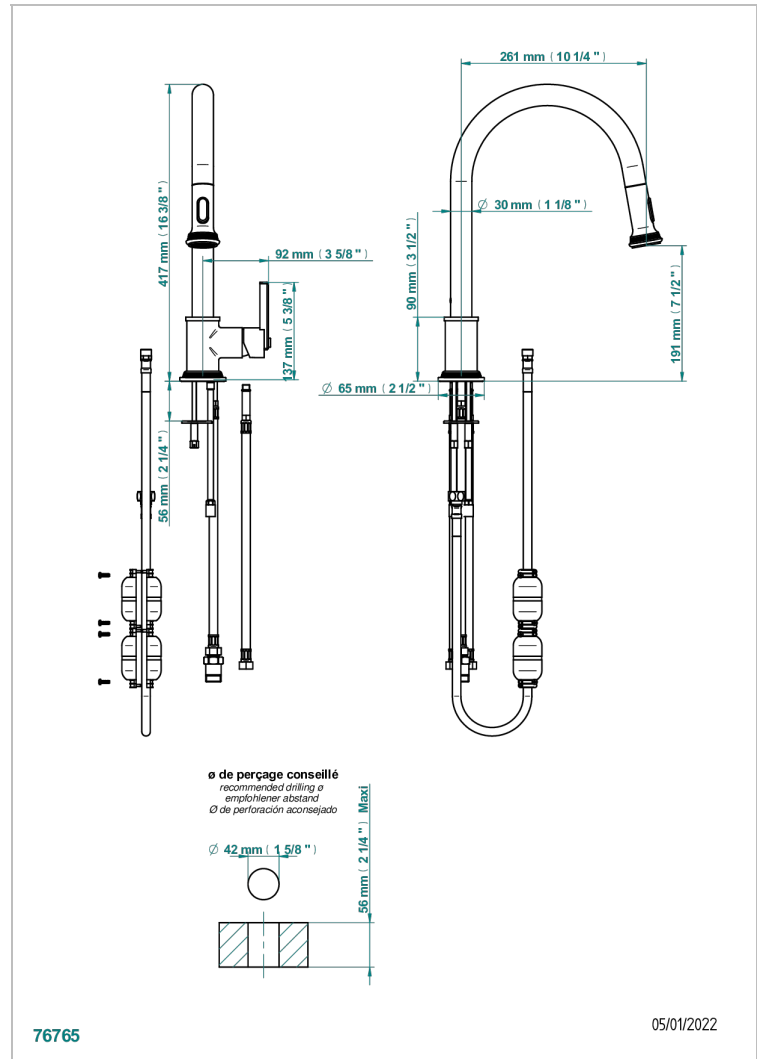

WEST COAST WITH GUILLOCHE DECOR WITH LEVER

U9D-6181D

Single lever sink mixer with swivel spout and pull-out spray

CHARACTERISTIC

- West coast with Guilloché decor with lever
- Single lever sink mixer with swivel spout and pull-out spray

AVAILABLE FINITIONS

Antique nickel - H28
Black ceram - D30
Blush PVD - H62
Brass color PVD - H49
Brown bronze color PVD - F33
Gold color PVD - H52

Graphite PVD - H64
Lacquered light bronze - D01
Matt Umber PVD - H67
Matt blush PVD - H60
Matt brass color PVD - H50
Matt brown bronze color PVD - F34