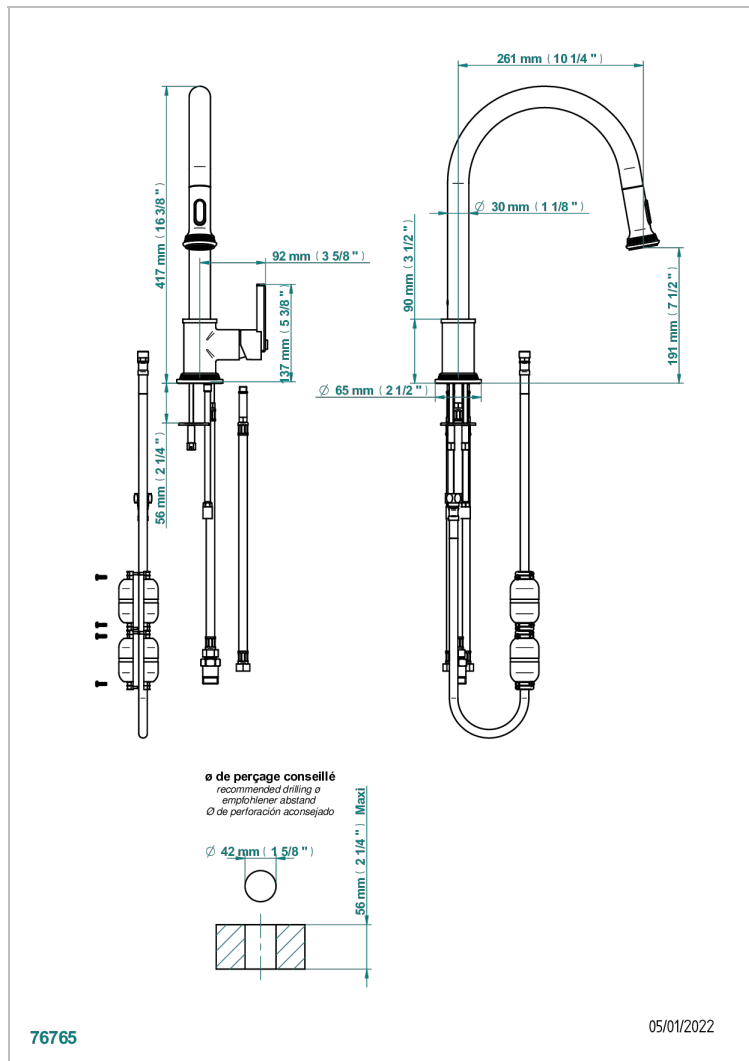

WEST COAST WITH GUILLOCHE DECOR WITH LEVER

U9D-6181D

Single lever sink mixer with swivel spout and pull-out spray

CHARACTERISTIC

- West coast with Guilloché decor with lever
- Single lever sink mixer with swivel spout and pull-out spray

AVAILABLE FINITIONS

Antique nickel - H28
Black ceram - D30
Blush PVD - H62
Brass color PVD - H49
Brown bronze color PVD - F33
Gold color PVD - H52

Graphite PVD - H64
Lacquered light bronze - D01
Matt Umber PVD - H67
Matt blush PVD - H60
Matt brass color PVD - H50
Matt brown bronze color PVD - F34