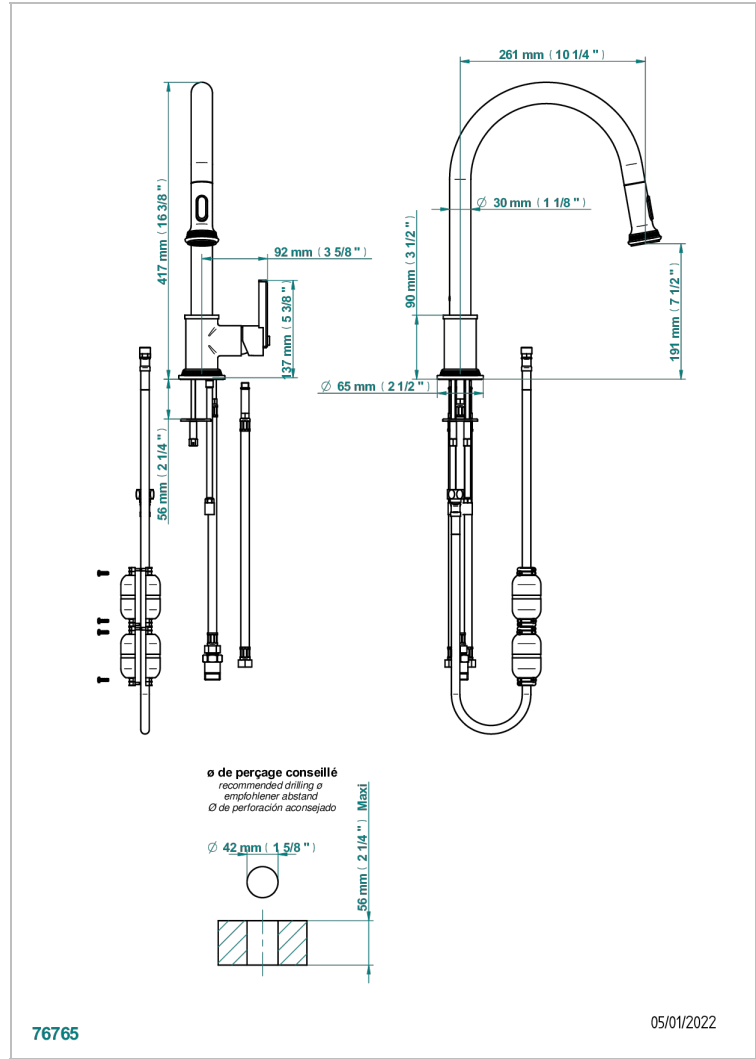

WEST COAST WITH GUILLOCHE DECOR WITH LEVER

U9D-6181D

Single lever sink mixer with swivel spout and pull-out spray

CHARACTERISTIC

- West coast with Guilloché decor with lever
- Single lever sink mixer with swivel spout and pull-out spray

AVAILABLE FINITIONS

Antique nickel - H28
Black ceram - D30
Blush PVD - H62
Brass color PVD - H49
Brown bronze color PVD - F33
Gold color PVD - H52

Graphite PVD - H64
Lacquered light bronze - D01
Matt Umber PVD - H67
Matt blush PVD - H60
Matt brass color PVD - H50
Matt brown bronze color PVD - F34