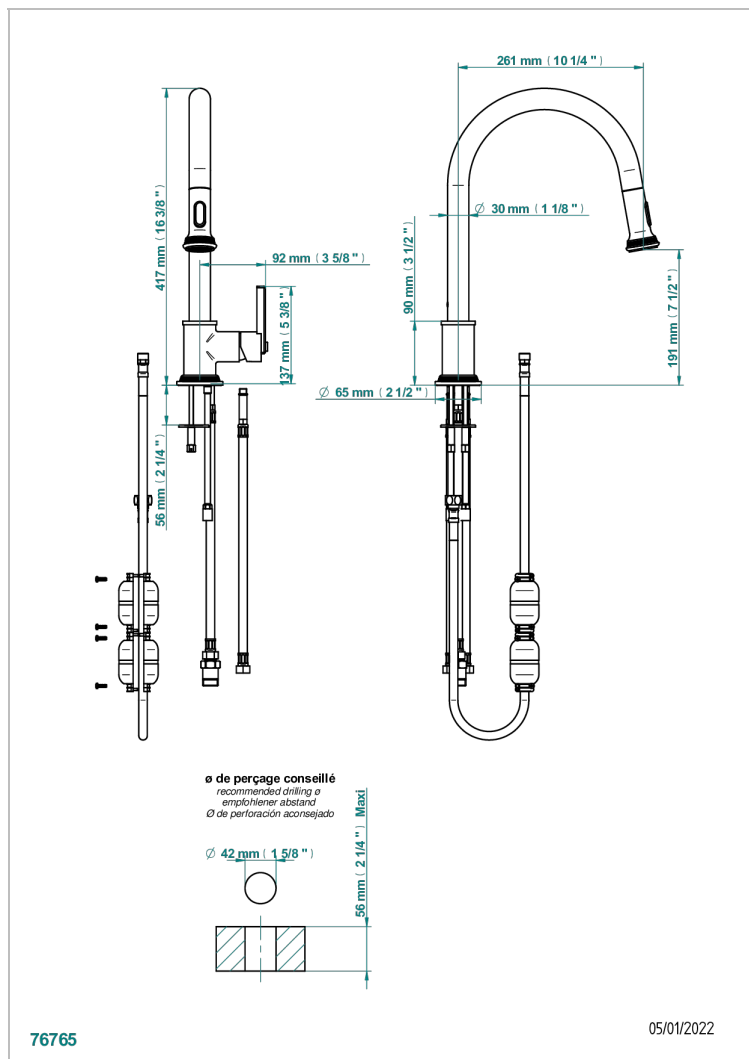

WEST COAST WITH GUILLOCHE DECOR WITH LEVER

U9D-6181D

Single lever sink mixer with swivel spout and pull-out spray

特色

- West coast with Guilloché decor with lever
- Single lever sink mixer with swivel spout and pull-out spray

可选饰面

Black ceram - D30
Blush PVD - H62
Graphite PVD - H64
Matt Umber PVD - H67
Matt blush PVD - H60
Matt graphite PVD - H65

Natural smoked Brass - A13
PVD哑光棕铜 - F34
PVD哑光金 - H53
PVD哑光铜 - H50
PVD哑光镍 - H56
PVD抛光铜 - H49

PVD棕铜 - F33
PVD金色 - H52
PVD镍 - H55
Polished chrome with gold inlay - GA1
Umber PVD - H66
哑光复古铜 - H07

哑光浅金 - F31
哑光金 - F07
哑光铬 - C02
哑光镍 - C01
复古镍 - H28
抛光金 (24K金) - F01

抛光铬 - A02
抛光镍 - B01
浅金 - F30
漆面铜 - D01