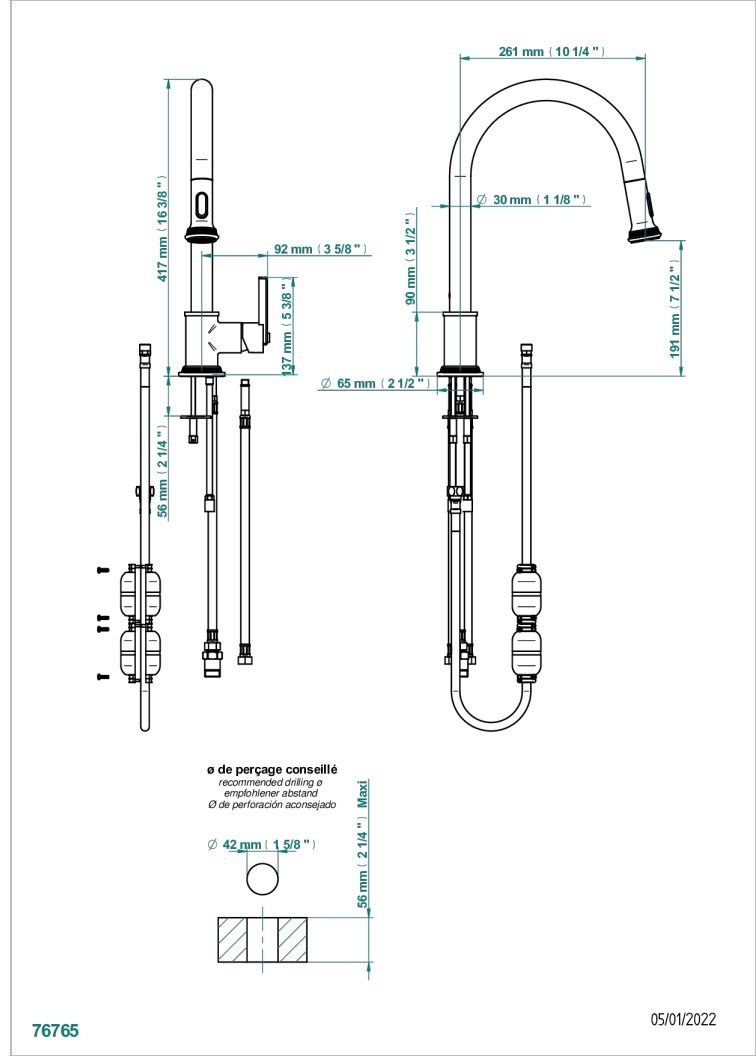

WEST COAST WITH GUILLOCHE DECOR

U9C-6181D

THG[®]
PARIS

Single lever sink mixer with swivel spout and pull-out spray

76765

05/01/2022

CHARACTERISTIC

- West coast with Guilloché decor
- Single lever sink mixer with swivel spout and pull-out spray

AVAILABLE FINITIONS

Antique nickel - H28
 Black ceram - D30
 Blush PVD - H62
 Brass color PVD - H49
 Brown bronze color PVD - F33
 Gold color PVD - H52

Graphite PVD - H64
 Lacquered light bronze - D01
 Matt Umber PVD - H67
 Matt blush PVD - H60
 Matt brass color PVD - H50
 Matt brown bronze color PVD - F34