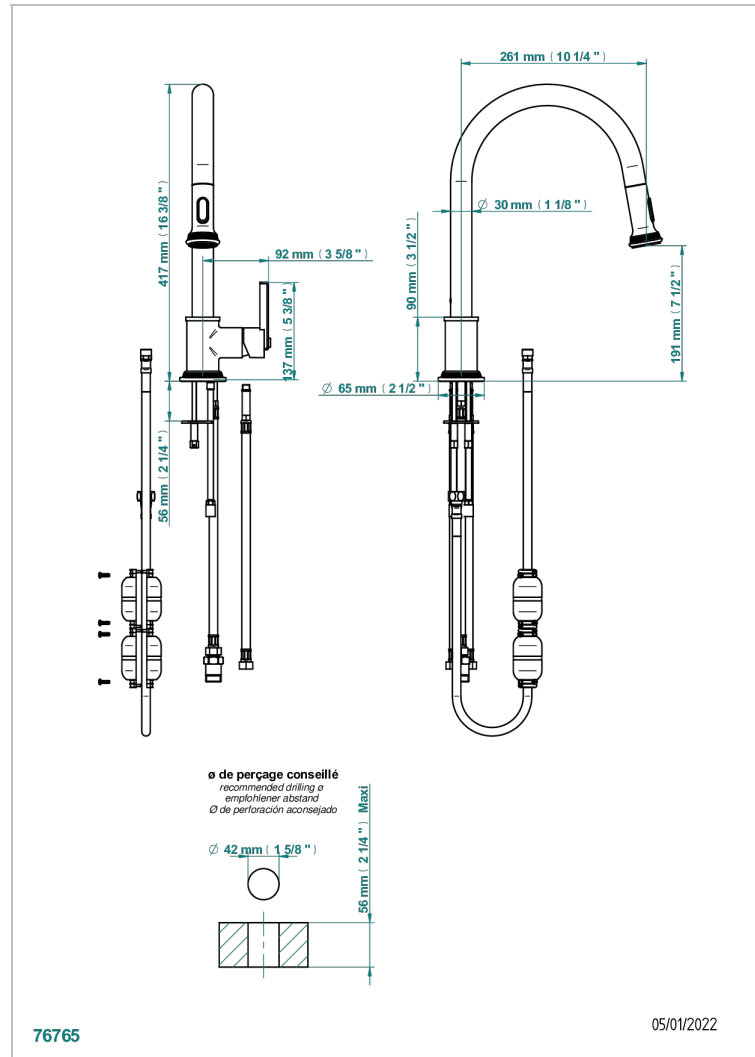

WEST COAST WITH GUILLOCHE DECOR

U9C-6181D

THG[®]
PARIS

Single lever sink mixer with swivel spout and pull-out spray

CHARACTERISTIC

- West coast with Guilloché decor
- Single lever sink mixer with swivel spout and pull-out spray

AVAILABLE FINITIONS

Antique nickel - H28
Black ceram - D30
Blush PVD - H62
Brass color PVD - H49
Brown bronze color PVD - F33
Gold color PVD - H52

Graphite PVD - H64
Lacquered light bronze - D01
Matt Umber PVD - H67
Matt blush PVD - H60
Matt brass color PVD - H50
Matt brown bronze color PVD - F34