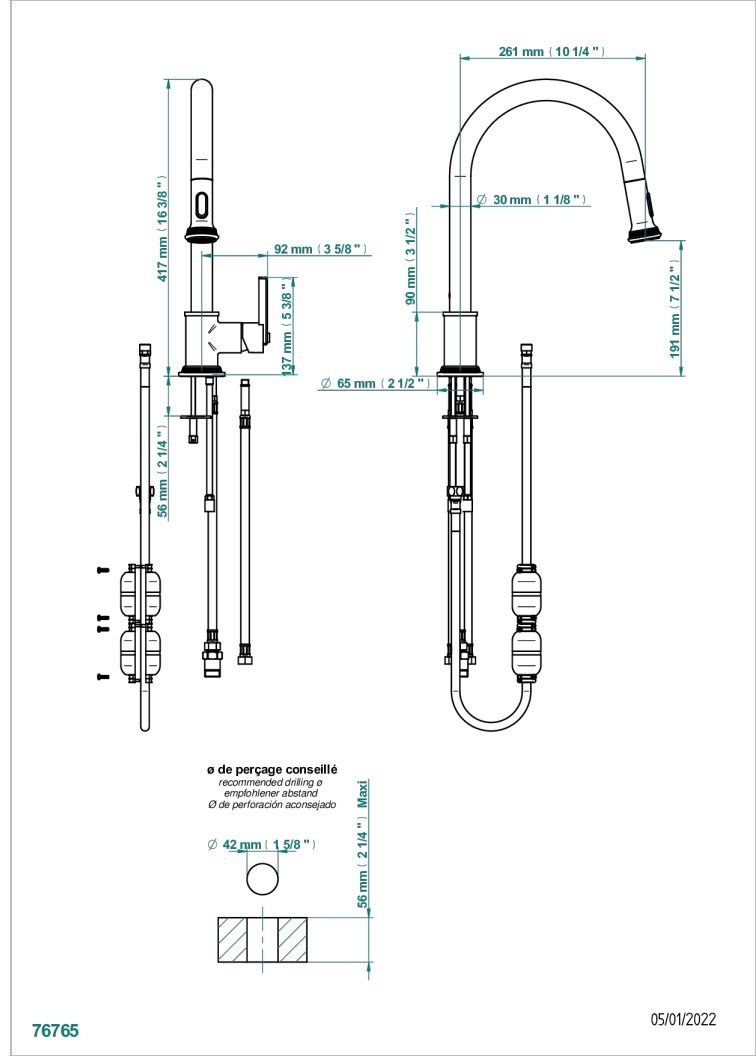

# WEST COAST WITH GUILLOCHE DECOR

U9C-6181D

THG<sup>®</sup>  
PARIS

Single lever sink mixer with swivel spout and pull-out spray

## CHARACTERISTIC

- West coast with Guilloché decor
- Single lever sink mixer with swivel spout and pull-out spray

## AVAILABLE FINITIONS

Antique nickel - H28  
Black ceram - D30  
Blush PVD - H62  
Brass color PVD - H49  
Brown bronze color PVD - F33  
Gold color PVD - H52

Graphite PVD - H64  
Lacquered light bronze - D01  
Matt Umber PVD - H67  
Matt blush PVD - H60  
Matt brass color PVD - H50  
Matt brown bronze color PVD - F34