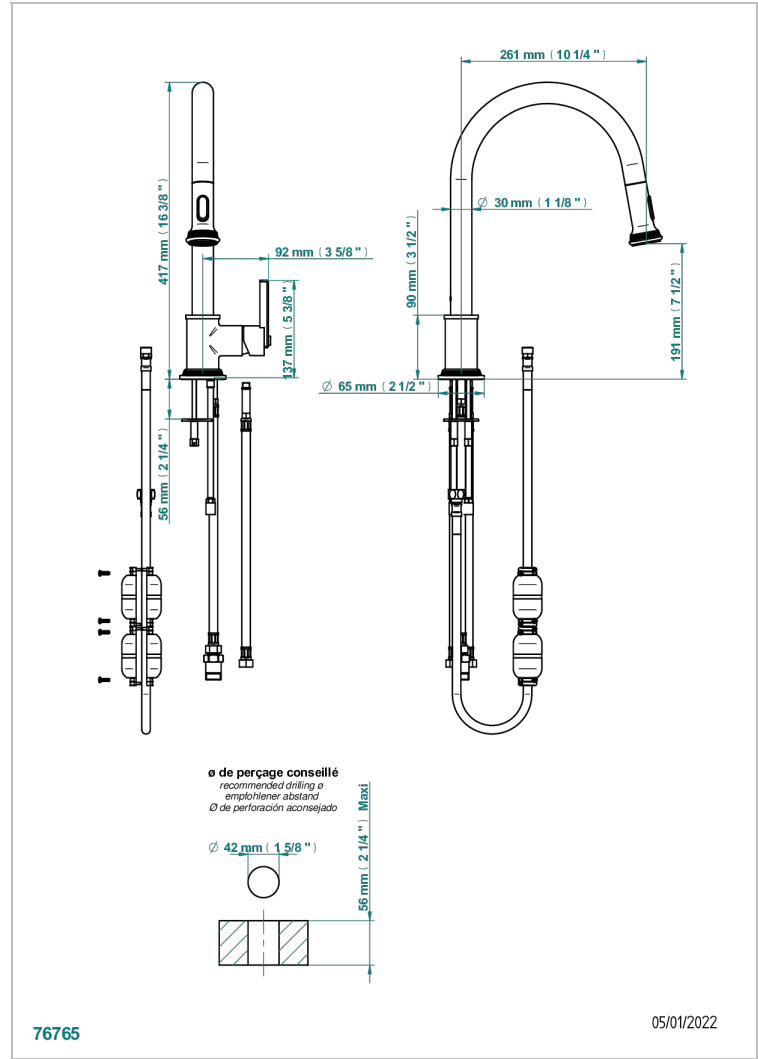

WEST COAST WITH GUILLOCHE DECOR

U9C-6181D

THG[®]
PARIS

Single lever sink mixer with swivel spout and pull-out spray

特色

- West coast with Guilloché decor
- Single lever sink mixer with swivel spout and pull-out spray

可选饰面

Black ceram - D30
Blush PVD - H62
Graphite PVD - H64
Matt Umber PVD - H67
Matt blush PVD - H60
Matt graphite PVD - H65

Natural smoked Brass - A13
PVD哑光棕铜 - F34
PVD哑光金 - H53
PVD哑光铜 - H50
PVD哑光镍 - H56
PVD抛光铜 - H49

PVD棕铜 - F33
PVD金色 - H52
PVD镍 - H55
Polished chrome with gold inlay - GA1
Umber PVD - H66
哑光复古铜 - H07

哑光浅金 - F31
哑光金 - F07
哑光铬 - C02
哑光镍 - C01
复古镍 - H28
抛光金 (24K金) - F01

抛光铬 - A02
抛光镍 - B01
浅金 - F30
漆面铜 - D01