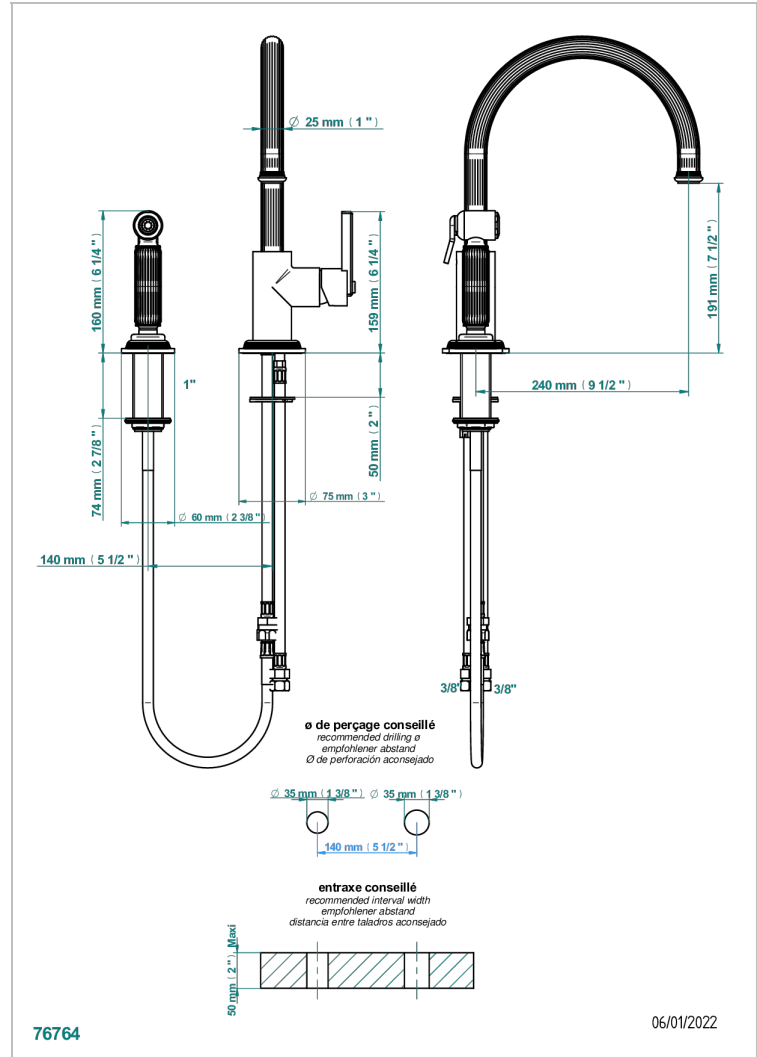

GRAND CENTRAL BLACK ONYX WITH LEVER

U9N-6181N/D

Single lever sink mixer with swivel spout and side spray

CHARACTERISTIC

- Grand central Black Onyx with lever
- Single lever sink mixer with swivel spout and side spray

AVAILABLE FINITIONS

Antique nickel - H28
 Black ceram - D30
 Blush PVD - H62
 Brass color PVD - H49
 Brown bronze color PVD - F33
 Gold color PVD - H52

Graphite PVD - H64
 Lacquered light bronze - D01
 Matt Umber PVD - H67
 Matt blush PVD - H60
 Matt brass color PVD - H50
 Matt brown bronze color PVD - F34