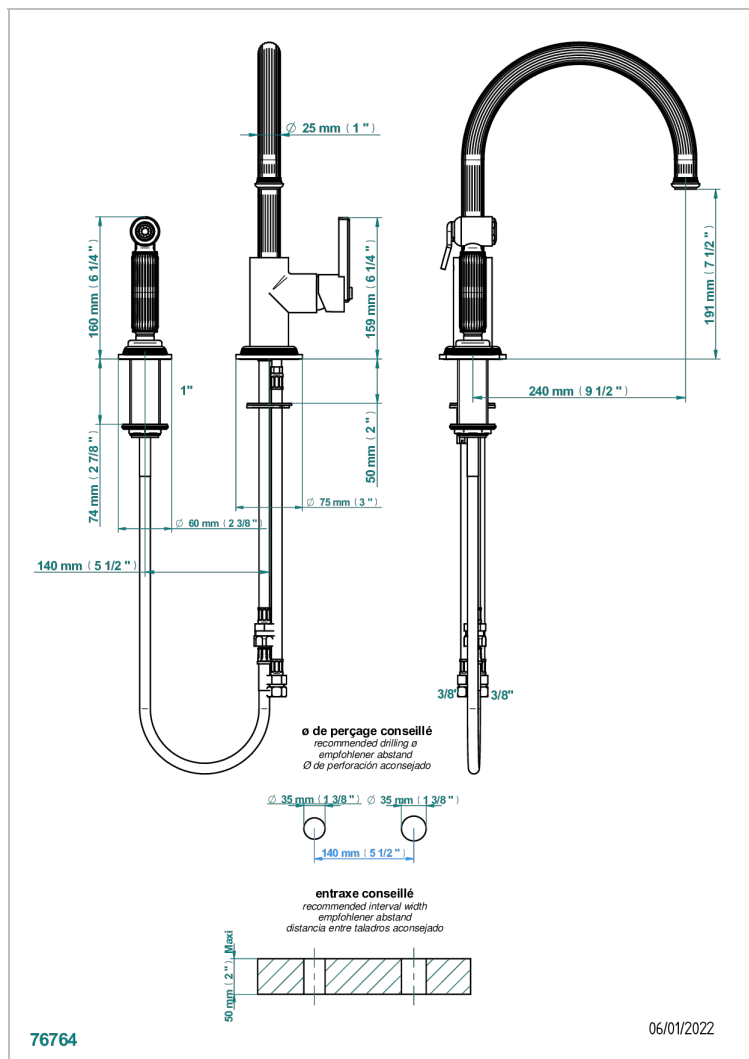

GRAND CENTRAL BLACK ONYX WITH LEVER

U9N-6181N/D

Single lever sink mixer with swivel spout and side spray

CHARACTERISTIC

- Grand central Black Onyx with lever
- Single lever sink mixer with swivel spout and side spray

AVAILABLE FINITIONS

Antique nickel - H28
Black ceram - D30
Blush PVD - H62
Brass color PVD - H49
Brown bronze color PVD - F33
Gold color PVD - H52

Graphite PVD - H64
Lacquered light bronze - D01
Matt Umber PVD - H67
Matt blush PVD - H60
Matt brass color PVD - H50
Matt brown bronze color PVD - F34