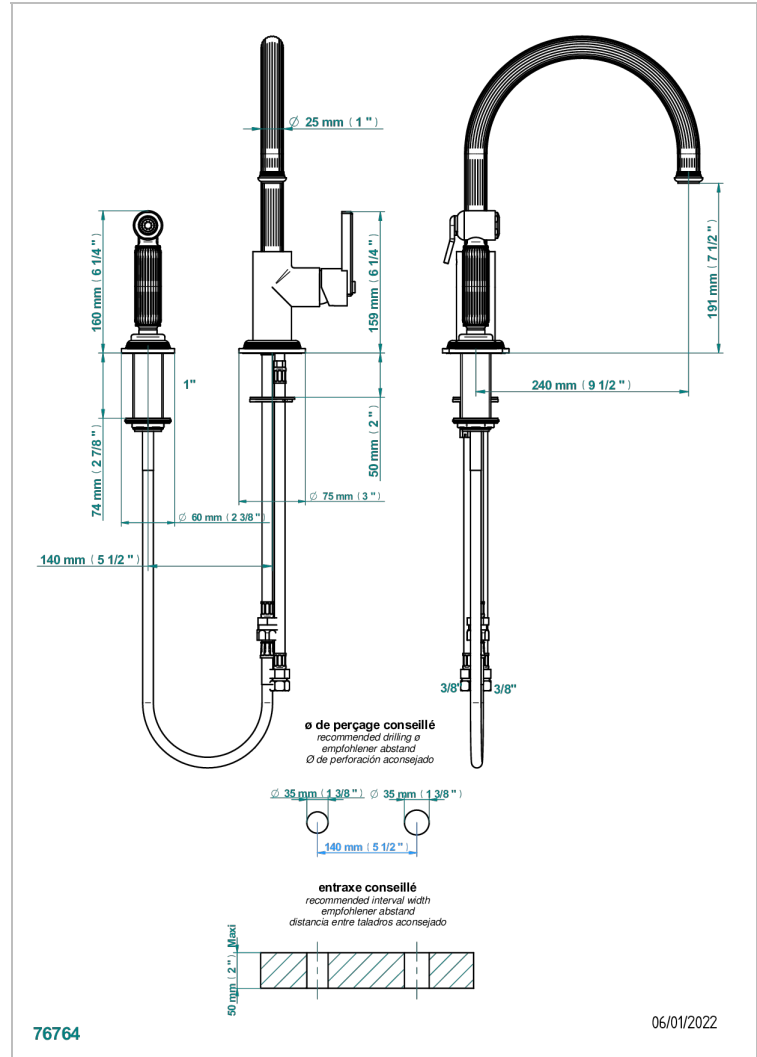

GRAND CENTRAL BLACK ONYX WITH LEVER

U9N-6181N/D

Single lever sink mixer with swivel spout and side spray

76764

06/01/2022

CHARACTERISTIC

- Grand central Black Onyx with lever
- Single lever sink mixer with swivel spout and side spray

AVAILABLE FINITIONS

Antique nickel - H28
Black ceram - D30
Blush PVD - H62
Brass color PVD - H49
Brown bronze color PVD - F33
Gold color PVD - H52

Graphite PVD - H64
Lacquered light bronze - D01
Matt Umber PVD - H67
Matt blush PVD - H60
Matt brass color PVD - H50
Matt brown bronze color PVD - F34