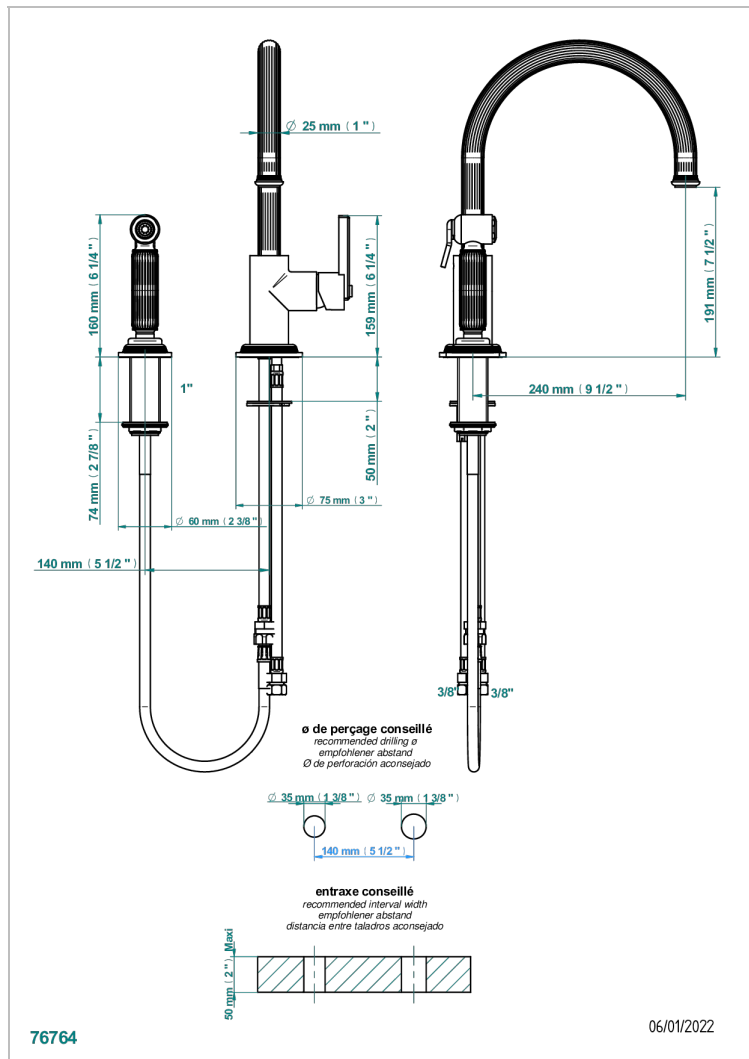

# GRAND CENTRAL BLACK ONYX

U9M-6181N/D

Single lever sink mixer with swivel spout and side spray

THG<sup>®</sup>  
PARIS

## CHARACTERISTIC

- Grand central Black Onyx
- Single lever sink mixer with swivel spout and side spray

## AVAILABLE FINITIONS

Antique nickel - H28  
Black ceram - D30  
Blush PVD - H62  
Brass color PVD - H49  
Brown bronze color PVD - F33  
Gold color PVD - H52

Graphite PVD - H64  
Lacquered light bronze - D01  
Matt Umber PVD - H67  
Matt blush PVD - H60  
Matt brass color PVD - H50  
Matt brown bronze color PVD - F34