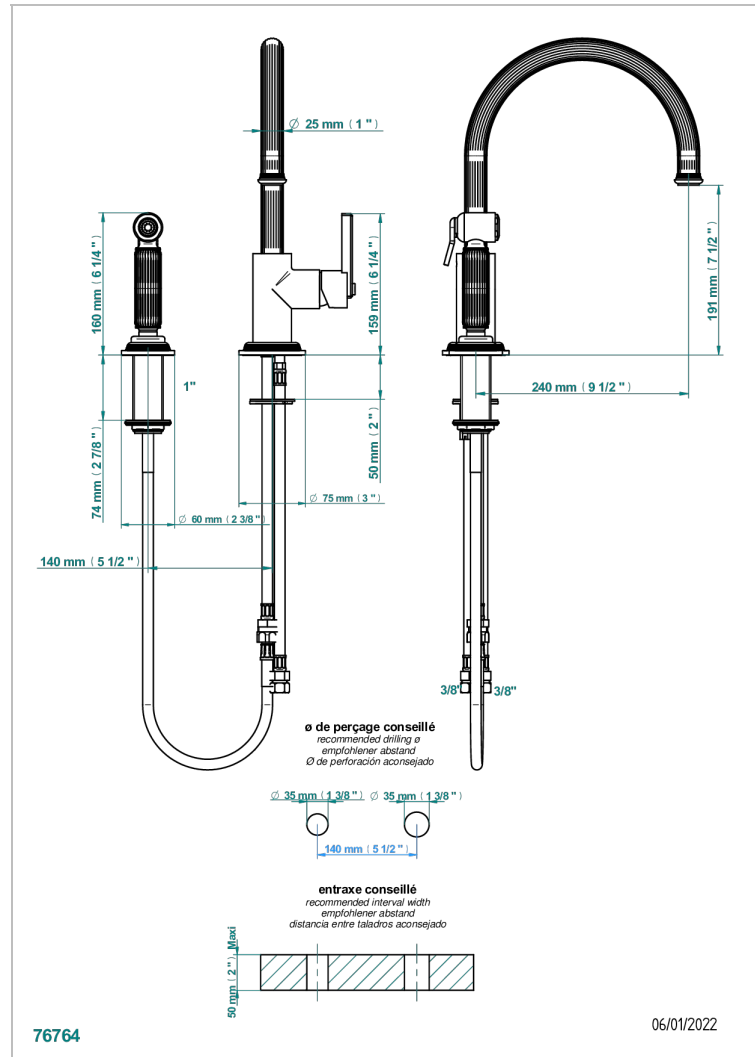

GRAND CENTRAL BLACK ONYX

U9M-6181N/D

Single lever sink mixer with swivel spout and side spray

CHARACTERISTIC

- Grand central Black Onyx
- Single lever sink mixer with swivel spout and side spray

AVAILABLE FINITIONS

Antique nickel - H28
Black ceram - D30
Blush PVD - H62
Brass color PVD - H49
Brown bronze color PVD - F33
Gold color PVD - H52

Graphite PVD - H64
Lacquered light bronze - D01
Matt Umber PVD - H67
Matt blush PVD - H60
Matt brass color PVD - H50
Matt brown bronze color PVD - F34