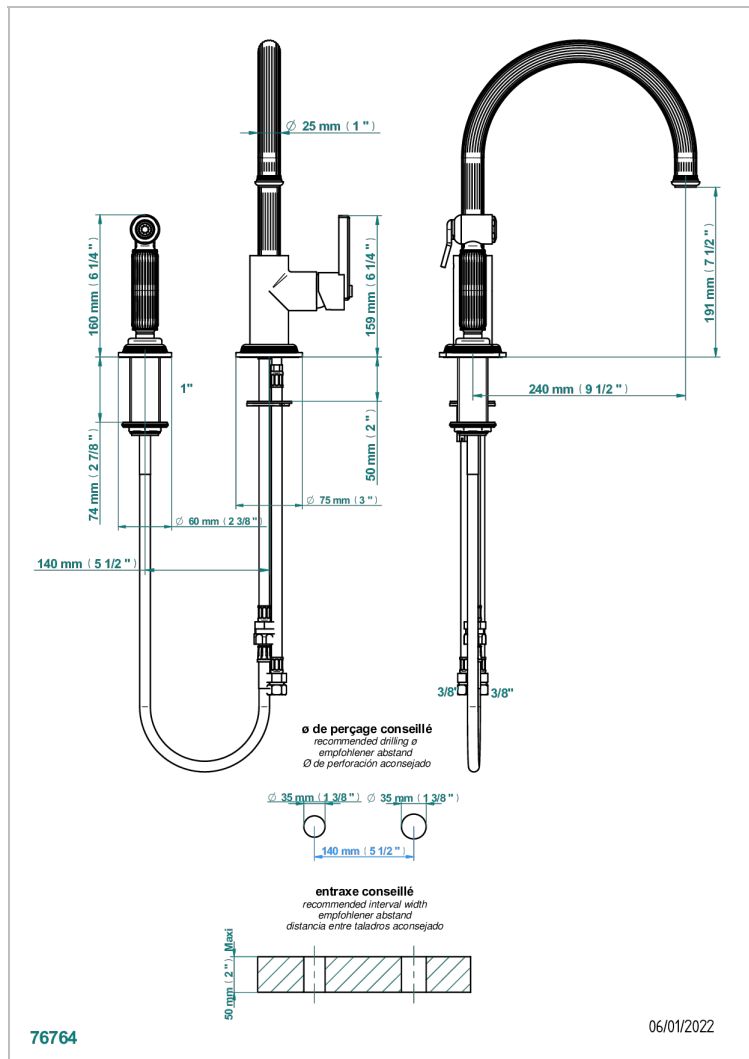

GRAND CENTRAL BLACK ONYX

U9M-6181N/D

Single lever sink mixer with swivel spout and side spray

THG[®]
PARIS

CHARACTERISTIC

- Grand central Black Onyx
- Single lever sink mixer with swivel spout and side spray

AVAILABLE FINITIONS

Antique nickel - H28
Black ceram - D30
Blush PVD - H62
Brass color PVD - H49
Brown bronze color PVD - F33
Gold color PVD - H52

Graphite PVD - H64
Lacquered light bronze - D01
Matt Umber PVD - H67
Matt blush PVD - H60
Matt brass color PVD - H50
Matt brown bronze color PVD - F34