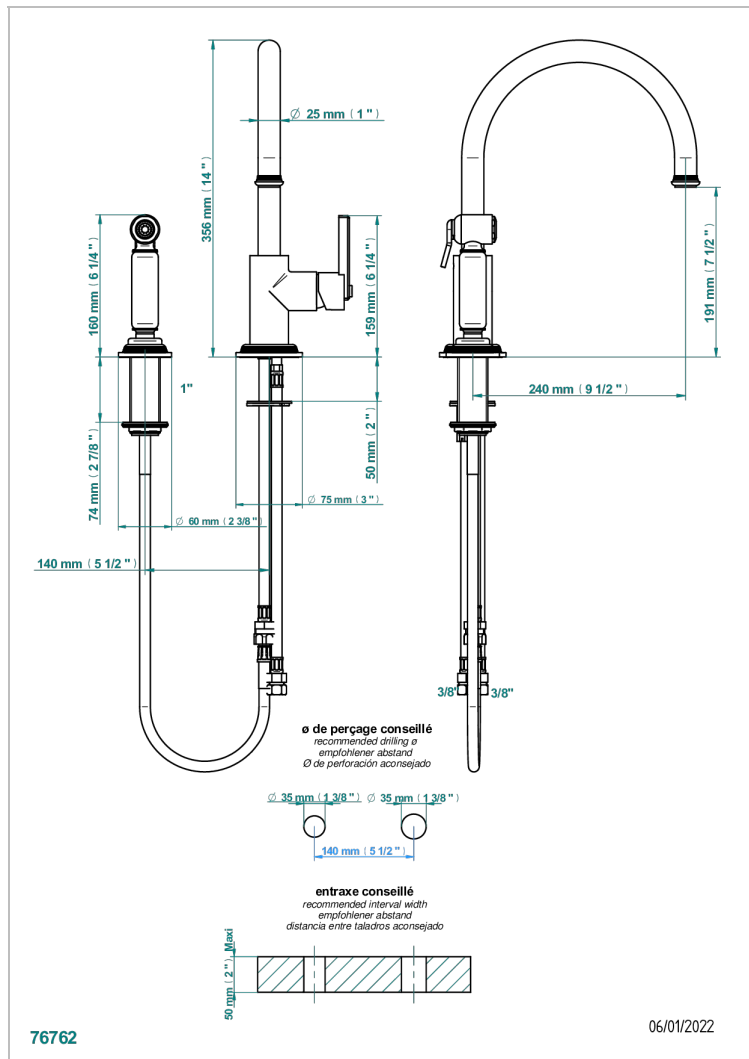

# WEST COAST BLACK ONYX WITH LEVER

U9F-6181N/D

THG<sup>®</sup>  
PARIS

Single lever sink mixer with swivel spout and side spray

## CHARACTERISTIC

- West Coast Black Onyx with lever
- Single lever sink mixer with swivel spout and side spray

## AVAILABLE FINITIONS

Antique nickel - H28  
Black ceram - D30  
Blush PVD - H62  
Brass color PVD - H49  
Brown bronze color PVD - F33  
Gold color PVD - H52

Graphite PVD - H64  
Lacquered light bronze - D01  
Matt Umber PVD - H67  
Matt blush PVD - H60  
Matt brass color PVD - H50  
Matt brown bronze color PVD - F34