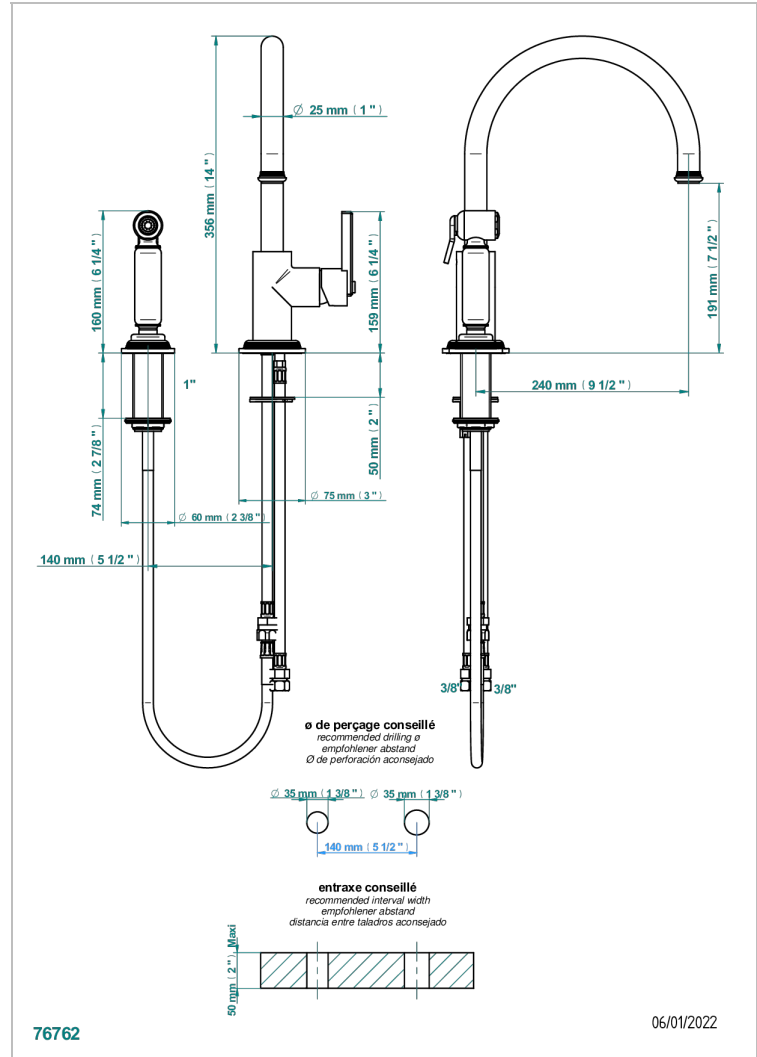

# WEST COAST BLACK ONYX

U9E-6181N/D

Single lever sink mixer with swivel spout and side spray

THG<sup>®</sup>  
PARIS

76762

06/01/2022

## CHARACTERISTIC

- West Coast Black Onyx
- Single lever sink mixer with swivel spout and side spray

## AVAILABLE FINITIONS

Antique nickel - H28  
Black ceram - D30  
Blush PVD - H62  
Brass color PVD - H49  
Brown bronze color PVD - F33  
Gold color PVD - H52

Graphite PVD - H64  
Lacquered light bronze - D01  
Matt Umber PVD - H67  
Matt blush PVD - H60  
Matt brass color PVD - H50  
Matt brown bronze color PVD - F34