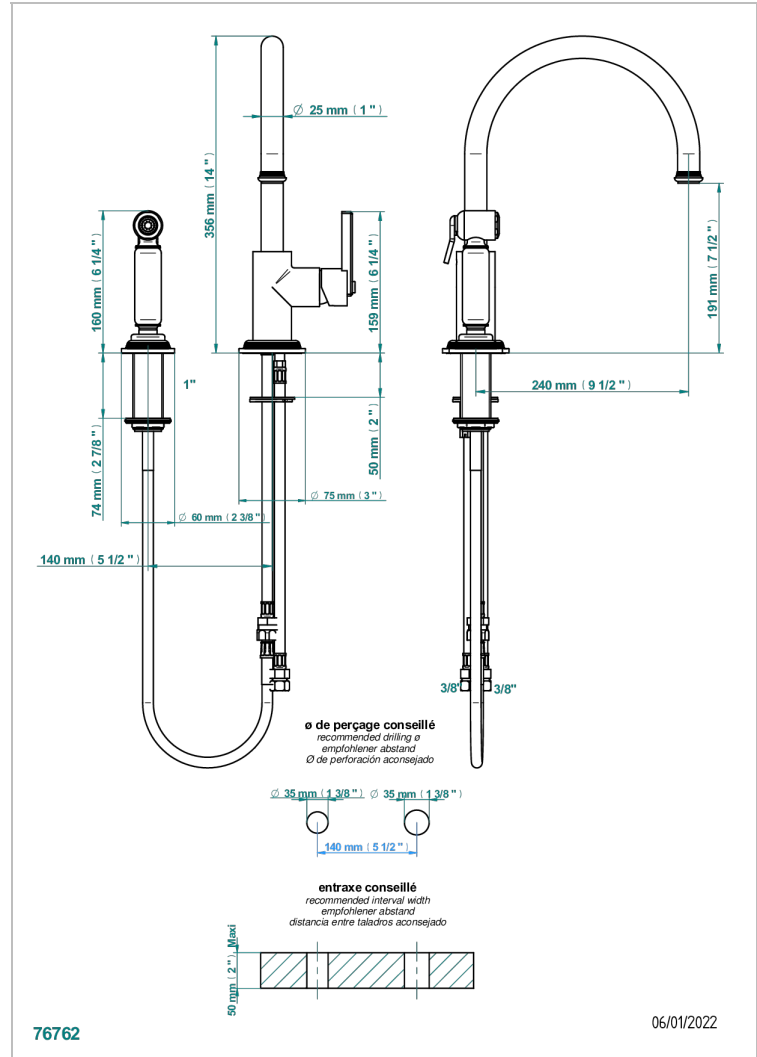

WEST COAST BLACK ONYX

U9E-6181N/D

Single lever sink mixer with swivel spout and side spray

THG[®]
PARIS

CHARACTERISTIC

- West Coast Black Onyx
- Single lever sink mixer with swivel spout and side spray

AVAILABLE FINITIONS

Antique nickel - H28
Black ceram - D30
Blush PVD - H62
Brass color PVD - H49
Brown bronze color PVD - F33
Gold color PVD - H52

Graphite PVD - H64
Lacquered light bronze - D01
Matt Umber PVD - H67
Matt blush PVD - H60
Matt brass color PVD - H50
Matt brown bronze color PVD - F34