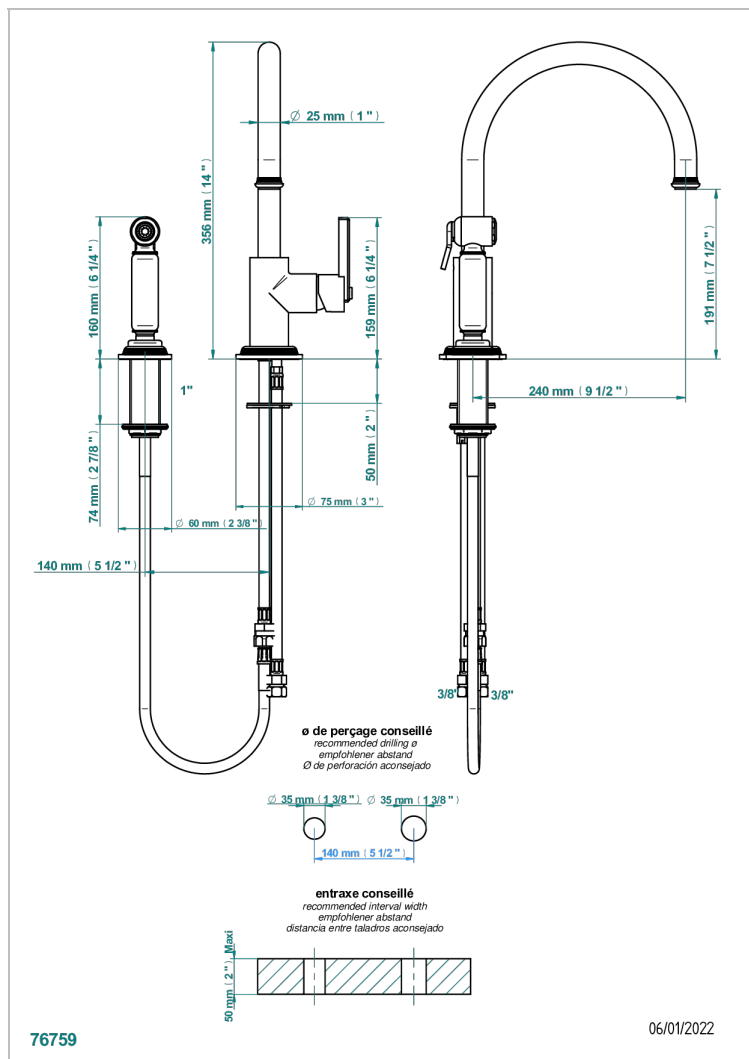

WEST COAST WITH GUILLOCHE DECOR WITH LEVER

U9D-6181N/D

Single lever sink mixer with swivel spout and side spray

CHARACTERISTIC

- West coast with Guilloché decor with lever
- Single lever sink mixer with swivel spout and side spray

AVAILABLE FINITIONS

Antique nickel - H28
Black ceram - D30
Blush PVD - H62
Brass color PVD - H49
Brown bronze color PVD - F33
Gold color PVD - H52

Graphite PVD - H64
Lacquered light bronze - D01
Matt Umber PVD - H67
Matt blush PVD - H60
Matt brass color PVD - H50
Matt brown bronze color PVD - F34