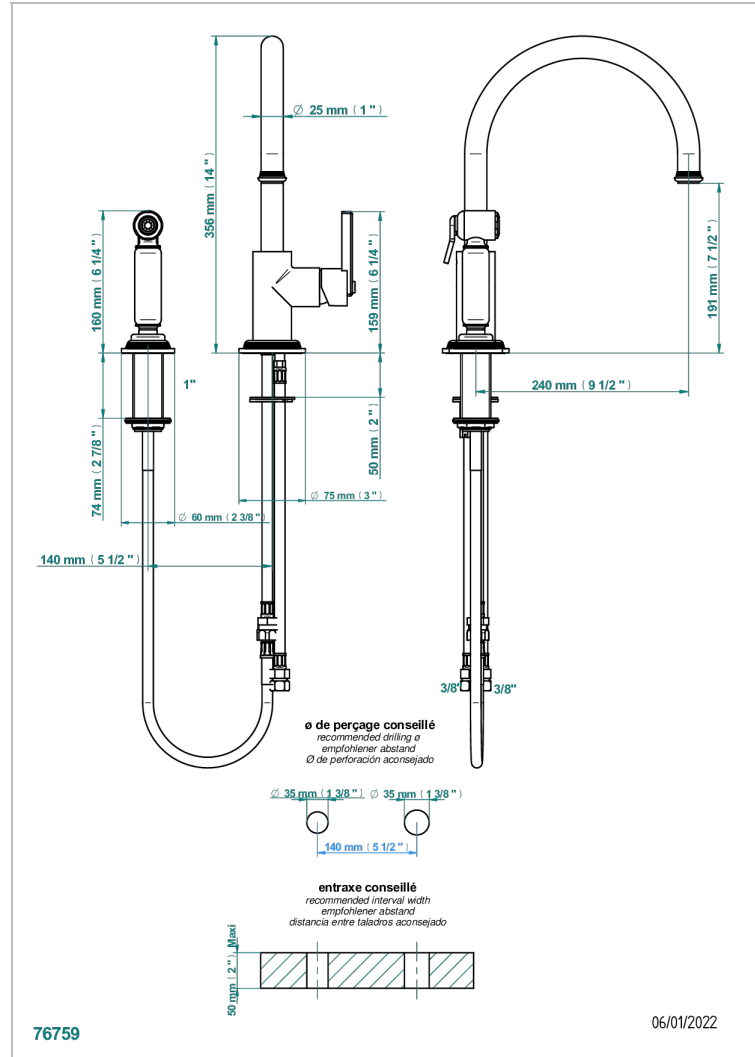

WEST COAST WITH GUILLOCHE DECOR WITH LEVER

U9D-6181N/D

Single lever sink mixer with swivel spout and side spray

CHARACTERISTIC

- West coast with Guilloché decor with lever
- Single lever sink mixer with swivel spout and side spray

AVAILABLE FINITIONS

Antique nickel - H28
Black ceram - D30
Blush PVD - H62
Brass color PVD - H49
Brown bronze color PVD - F33
Gold color PVD - H52

Graphite PVD - H64
Lacquered light bronze - D01
Matt Umber PVD - H67
Matt blush PVD - H60
Matt brass color PVD - H50
Matt brown bronze color PVD - F34