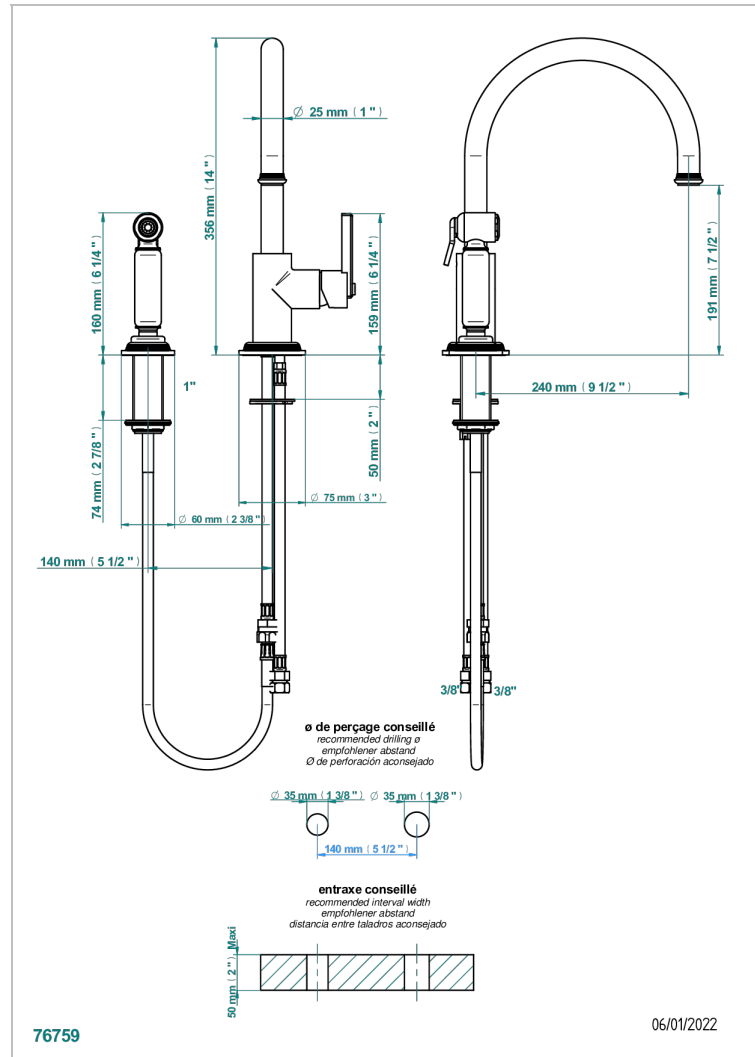

# WEST COAST WITH GUILLOCHE DECOR WITH LEVER

U9D-6181N/D

Single lever sink mixer with swivel spout and side spray

## CHARACTERISTIC

- West coast with Guilloché decor with lever
- Single lever sink mixer with swivel spout and side spray

## AVAILABLE FINITIONS

Antique nickel - H28  
Black ceram - D30  
Blush PVD - H62  
Brass color PVD - H49  
Brown bronze color PVD - F33  
Gold color PVD - H52

Graphite PVD - H64  
Lacquered light bronze - D01  
Matt Umber PVD - H67  
Matt blush PVD - H60  
Matt brass color PVD - H50  
Matt brown bronze color PVD - F34