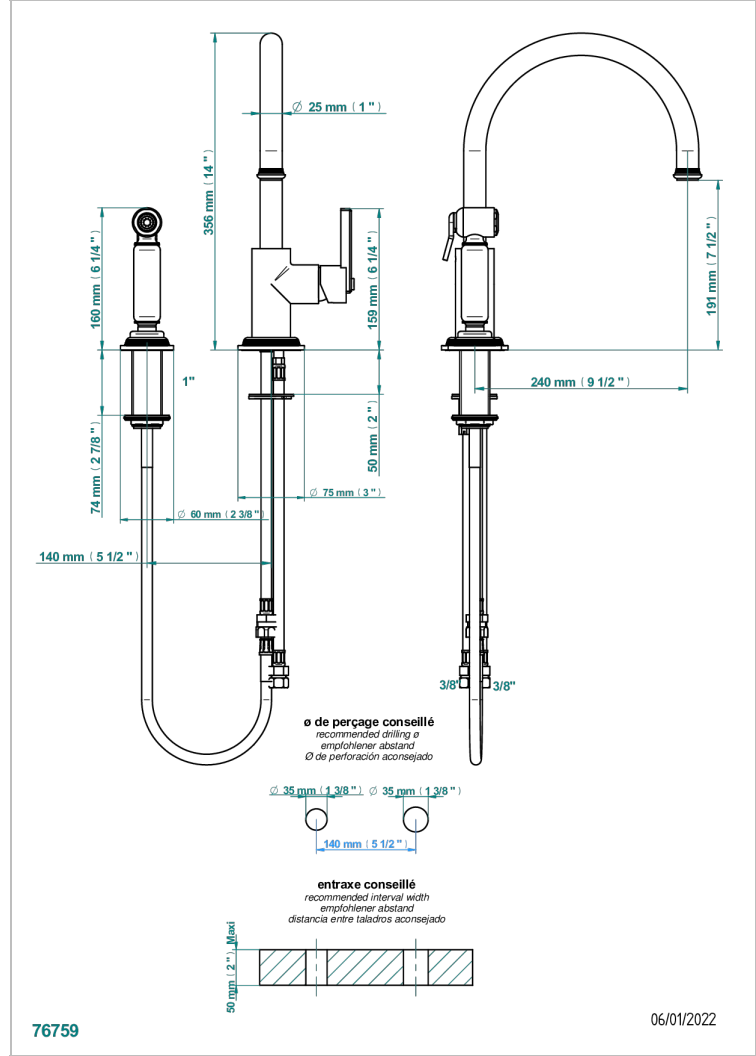

WEST COAST WITH GUILLOCHE DECOR WITH LEVER

U9D-6181N/D

可转向喷嘴水槽温控龙头，带触控式花洒

特色

- West coast with Guilloché decor with lever
- 可转向喷嘴水槽温控龙头，带触控式花洒

可选饰面

Black ceram - D30
Blush PVD - H62
Graphite PVD - H64
Matt Umber PVD - H67
Matt blush PVD - H60
Matt graphite PVD - H65

Natural smoked Brass - A13
PVD哑光棕铜 - F34
PVD哑光金 - H53
PVD哑光铜 - H50
PVD哑光镍 - H56
PVD抛光铜 - H49

PVD棕铜 - F33
PVD金色 - H52
PVD镍 - H55
Polished chrome with gold inlay - GA1
Umber PVD - H66
哑光复古铜 - H07

哑光浅金 - F31
哑光金 - F07
哑光铬 - C02
哑光镍 - C01
复古镍 - H28
抛光金 (24K金) - F01

抛光铬 - A02
抛光镍 - B01
浅金 - F30
漆面铜 - D01