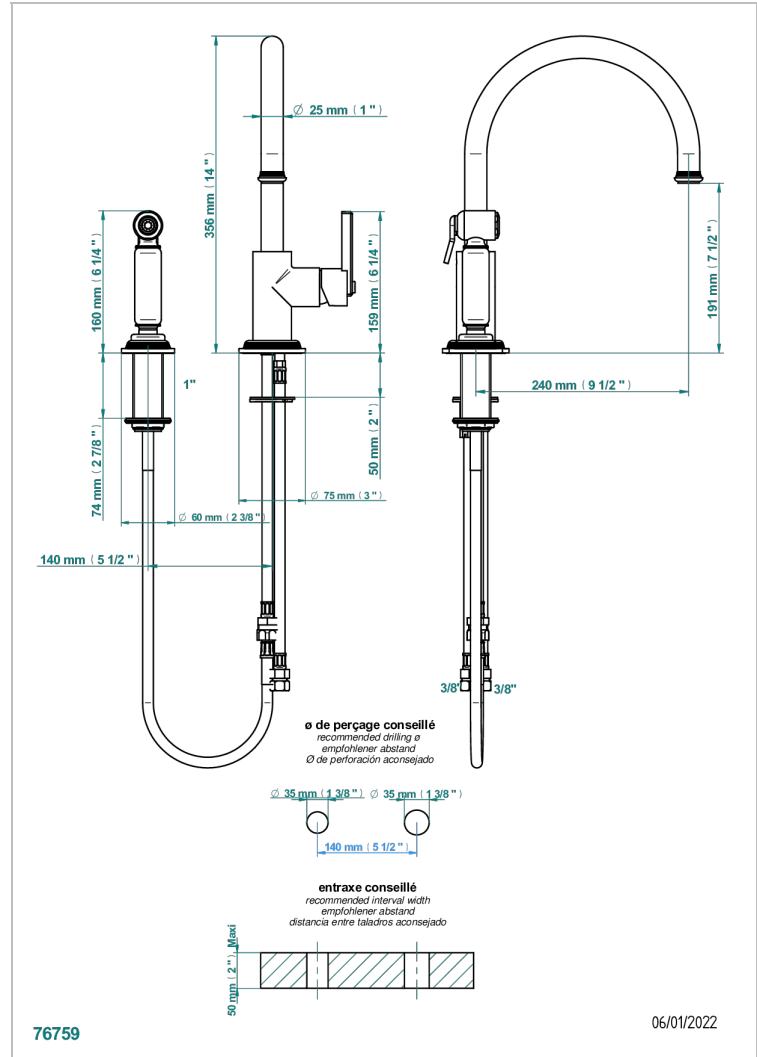

WEST COAST WITH GUILLOCHE DECOR

U9C-6181N/D

Single lever sink mixer with swivel spout and side spray

76759

06/01/2022

CHARACTERISTIC

- West coast with Guilloché decor
- Single lever sink mixer with swivel spout and side spray

AVAILABLE FINITIONS

Antique nickel - H28
 Black ceram - D30
 Blush PVD - H62
 Brass color PVD - H49
 Brown bronze color PVD - F33
 Gold color PVD - H52

Graphite PVD - H64
 Lacquered light bronze - D01
 Matt Umber PVD - H67
 Matt blush PVD - H60
 Matt brass color PVD - H50
 Matt brown bronze color PVD - F34