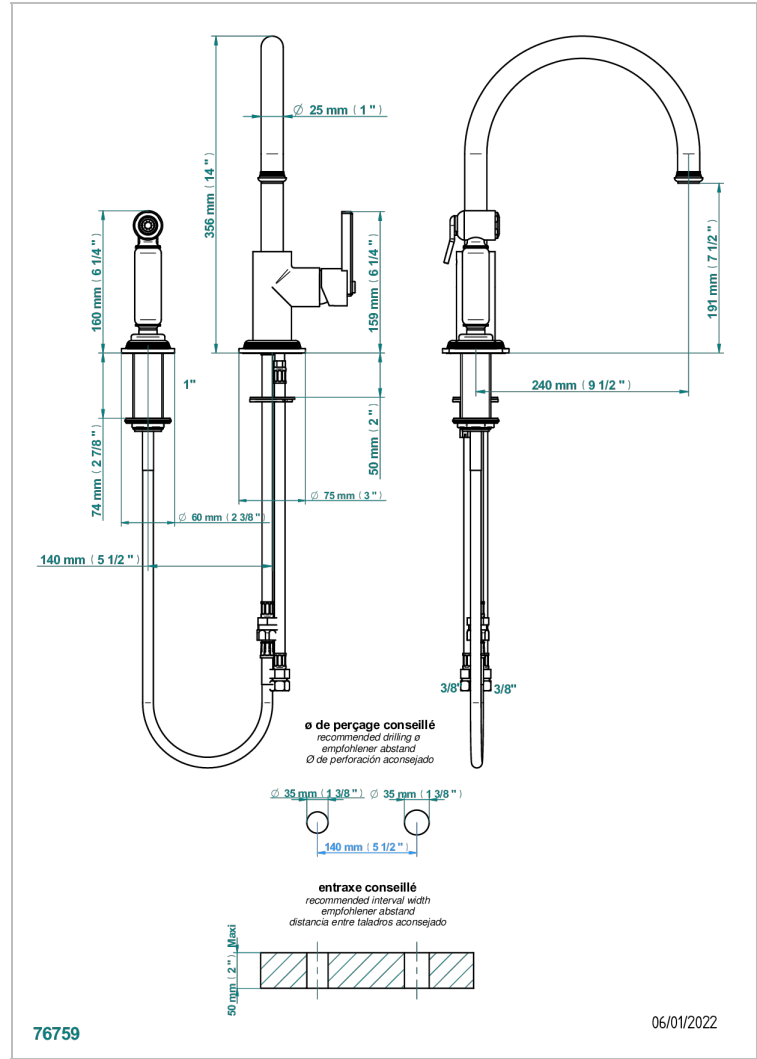

WEST COAST WITH GUILLOCHE DECOR

U9C-6181N/D

Single lever sink mixer with swivel spout and side spray

CHARACTERISTIC

- West coast with Guilloché decor
- Single lever sink mixer with swivel spout and side spray

AVAILABLE FINITIONS

Antique nickel - H28
Black ceram - D30
Blush PVD - H62
Brass color PVD - H49
Brown bronze color PVD - F33
Gold color PVD - H52

Graphite PVD - H64
Lacquered light bronze - D01
Matt Umber PVD - H67
Matt blush PVD - H60
Matt brass color PVD - H50
Matt brown bronze color PVD - F34