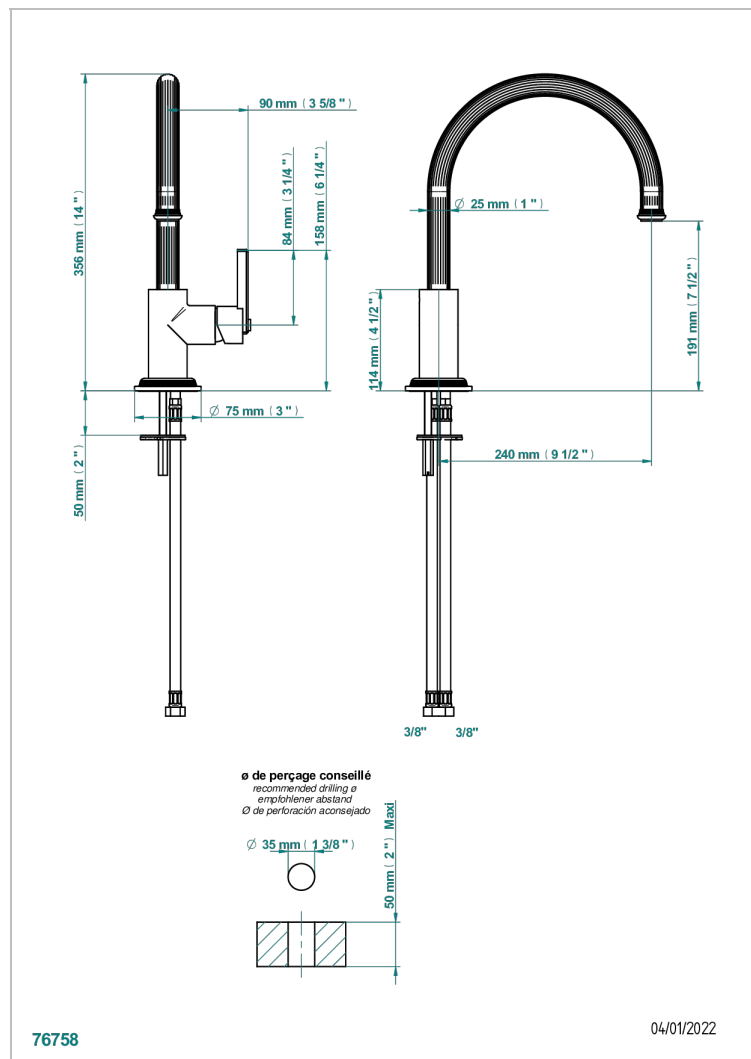

# GRAND CENTRAL BLACK ONYX WITH LEVER

U9N-6181N

Single lever sink mixer with swivel spout

76758

04/01/2022

## CHARACTERISTIC

- Grand central Black Onyx with lever
- Single lever sink mixer with swivel spout