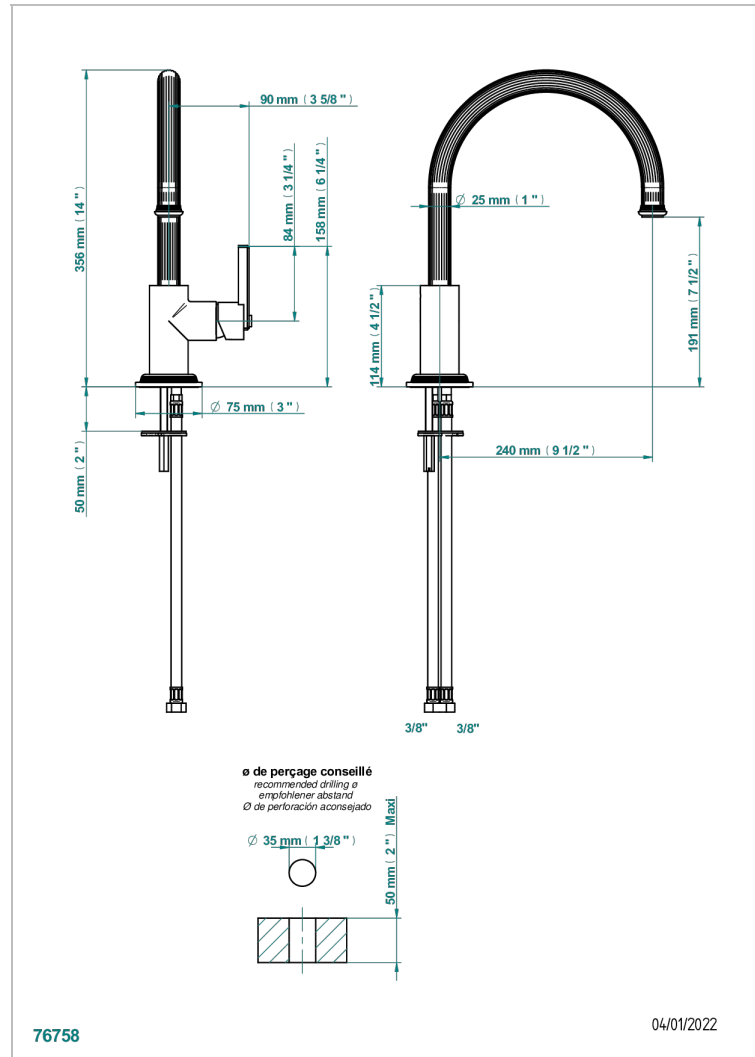

GRAND CENTRAL BLACK ONYX WITH LEVER

U9N-6181N

Single lever sink mixer with swivel spout

CHARACTERISTIC

- Grand central Black Onyx with lever
- Single lever sink mixer with swivel spout

AVAILABLE FINITIONS

Antique nickel - H28
Black ceram - D30
Blush PVD - H62
Brass color PVD - H49
Brown bronze color PVD - F33
Gold color PVD - H52