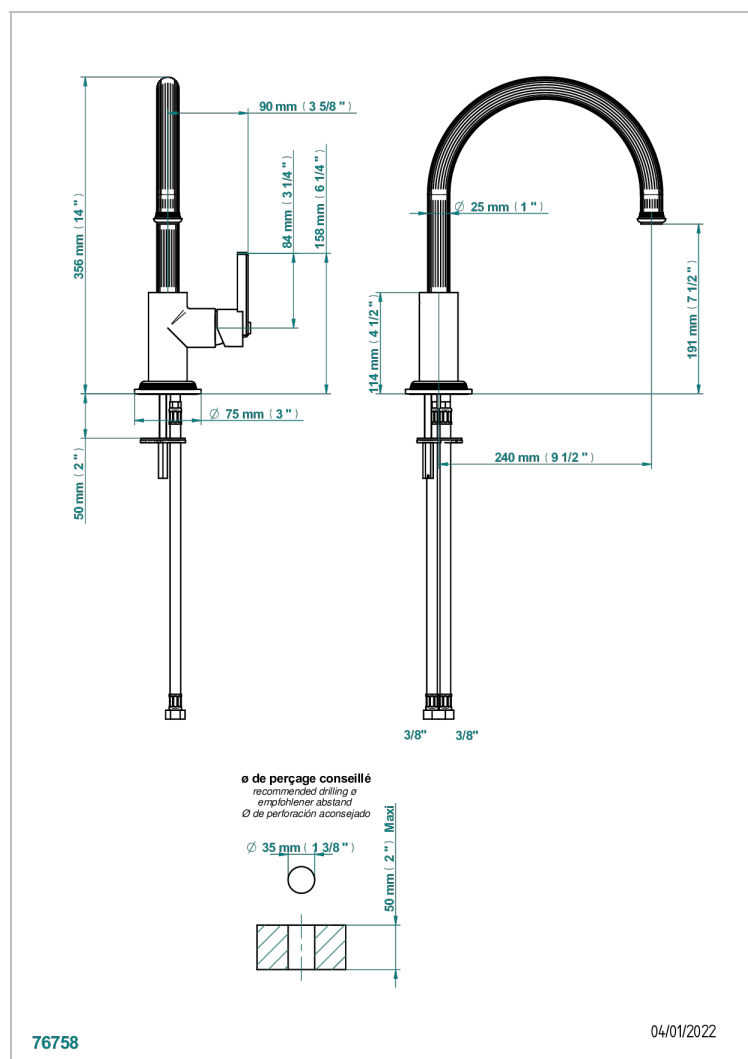

GRAND CENTRAL BLACK ONYX WITH LEVER

U9N-6181N

Single lever sink mixer with swivel spout

CHARACTERISTIC

- Grand central Black Onyx with lever
- Single lever sink mixer with swivel spout

AVAILABLE FINITIONS

Antique nickel - H28
Black ceram - D30
Blush PVD - H62
Brass color PVD - H49
Brown bronze color PVD - F33
Gold color PVD - H52