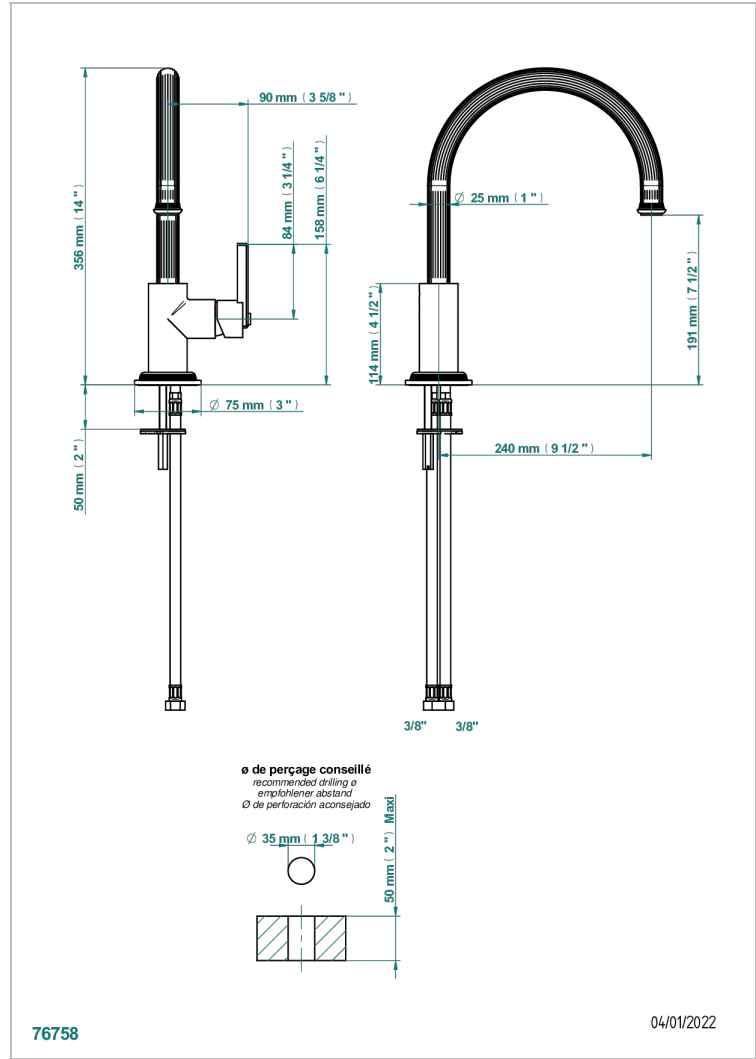

GRAND CENTRAL BLACK ONYX WITH LEVER

U9N-6181N

可转向喷嘴水槽温控龙头

特色

- Grand central Black Onyx with lever
- 可转向喷嘴水槽温控龙头

可选饰面

Black ceram - D30
Blush PVD - H62
Graphite PVD - H64
Matt Umber PVD - H67
Matt blush PVD - H60
Matt graphite PVD - H65

抛光镍 - B01
浅金 - F30
漆面铜 - D01