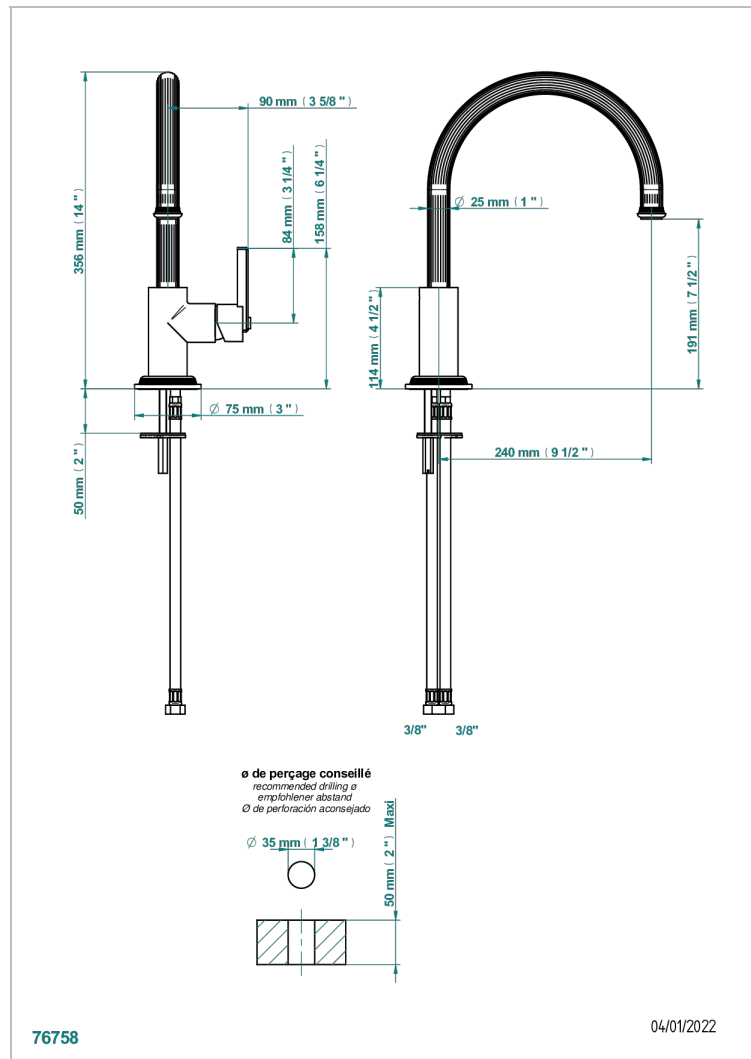

GRAND CENTRAL BLACK ONYX

U9M-6181N

Single lever sink mixer with swivel spout

THG[®]
PARIS

CHARACTERISTIC

- Grand central Black Onyx
- Single lever sink mixer with swivel spout

AVAILABLE FINITIONS

Antique nickel - H28
Black ceram - D30
Blush PVD - H62
Brass color PVD - H49
Brown bronze color PVD - F33
Gold color PVD - H52