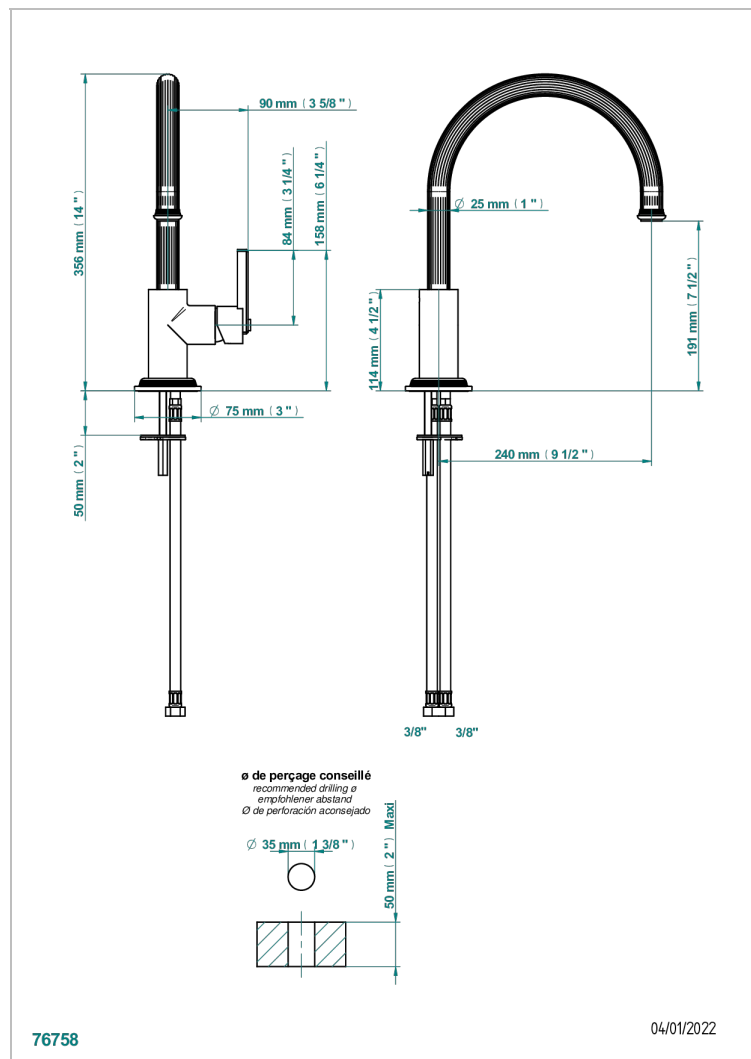

# GRAND CENTRAL BLACK ONYX

U9M-6181N

Single lever sink mixer with swivel spout

THG<sup>®</sup>  
PARIS

## CHARACTERISTIC

- Grand central Black Onyx
- Single lever sink mixer with swivel spout